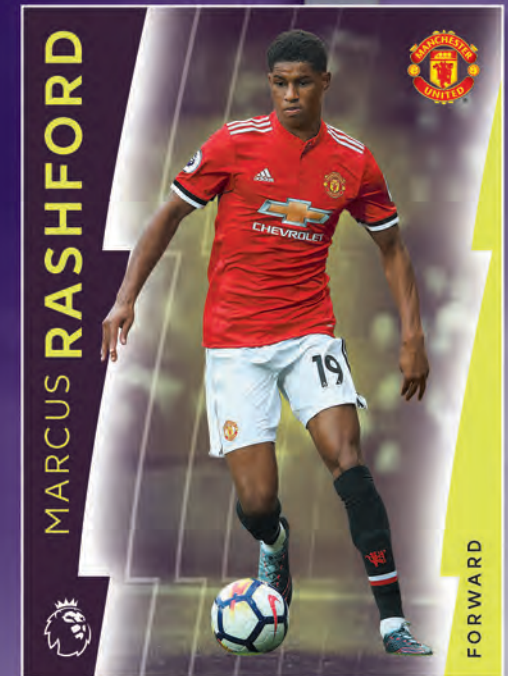

Premier League

Platinum

TOPPS

BASE CARDS

There are 100 base cards to collect in the Topps® Premier League Platinum 2018 collection, including including five players from all 20 Premier League clubs. All 100 cards are designed on stunning foil and feature in-depth biographies of the superstars.