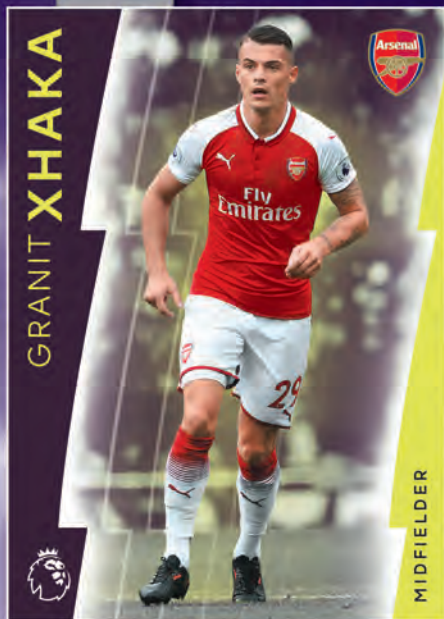

Premier League

Platinum

Topps are proud to announce the release of elite hobby card series, Topps® Premier League Platinum 2018. This sensational new collection features all the greatest stars from the Premier League on stunning foil cards, including desirable autographs and memorabilia.

Topps® Premier League Platinum 2018 will be on sale from 2nd April, 2018.

GRANIT XHAKA	
MIDFIELDER	
COUNTRY: Switzerland	
DATE OF BIRTH: 27.09.1992	
PLACE OF BIRTH: Gjilan (KVX)	
CLUB PL DEBUT: 14.08.2016 vs Liverpool FC	
HEIGHT: 1.85M WEIGHT: 82KG	
<p>Granit Xhaka began his career at his hometown club FC Basel in Switzerland in 2010 having graduated from their youth academy. He earned a move to German club Borussia Monchengladbach in May 2012. Xhaka featured regularly for The Foals, building a reputation as one of Europe's most promising defensive midfielders. After four seasons in Germany, the 25-year-old moved to Arsenal in the 2016 summer transfer window.</p>	