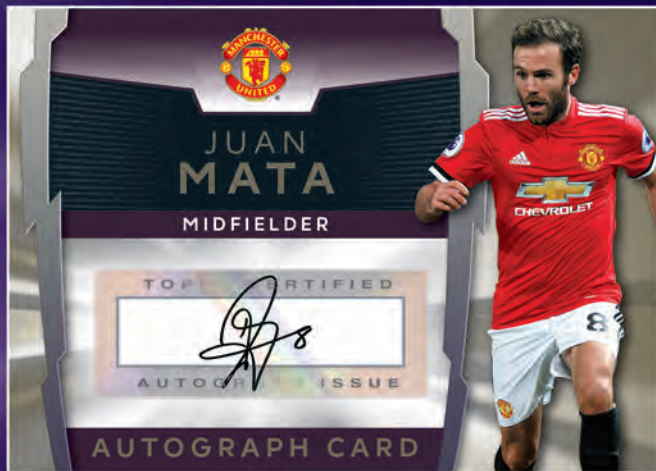

Premier League

Platinum

SPECIAL INSERT CARDS

Sensational insert cards, featuring the Premier League's elite superstars.

**40 GLOBAL STARS
INSERT CARDS**

Featuring 2 international
players per team. 1:4 packs

**20 NEW SIGNING
INSERT CARDS**

Featuring a summer signing
from all 20 clubs. 1:4 packs

**20 ICONS
INSERT CARDS**

Featuring the star player from
all 20 PL teams. 1:6 packs

Parallel variations
for these Special
Insert cards will
include, but are
not limited to:

- Purple Parallel,
sequentially
numbered to 50.
- FoilFractor
Parallel,
one to find.

MEMORABILIA CARDS

Each Mini-box includes an authentic autograph card from some of the Premier League's biggest stars including Gylfi Sigurdsson, Aaron Ramsey, Harry Kane, Kyle Walker, Riyad Mahrez, Olivier Giroud, Juan Mata, Eden Hazard and Eric Cantona.