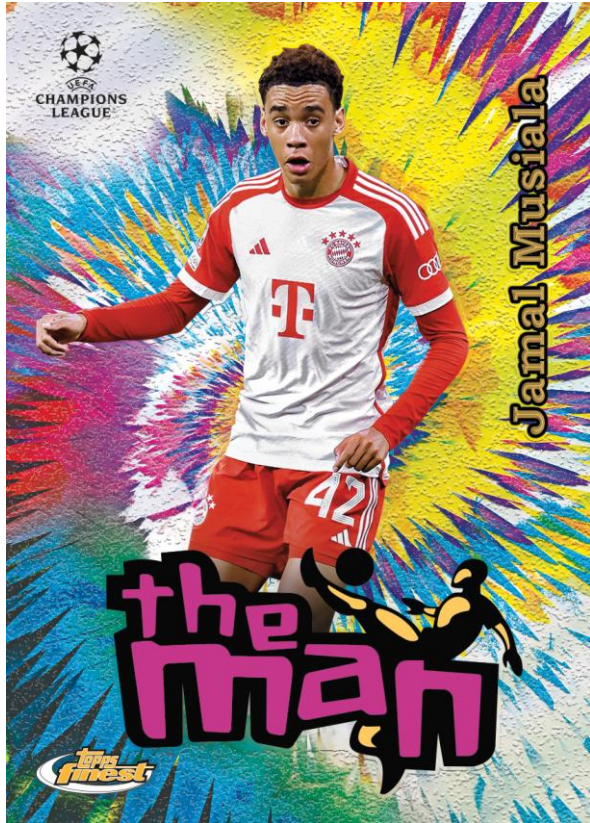

TOPPS FINEST UCC 2023/24

INSERT CARDS

Prized Footballers

Top of the World – Gold Refractor

INSERT CARDS

The Man

Prized Footballers Fusion Variations – 1 per Case

Prized Footballers returns with another explosive variation of the popular chase insert!