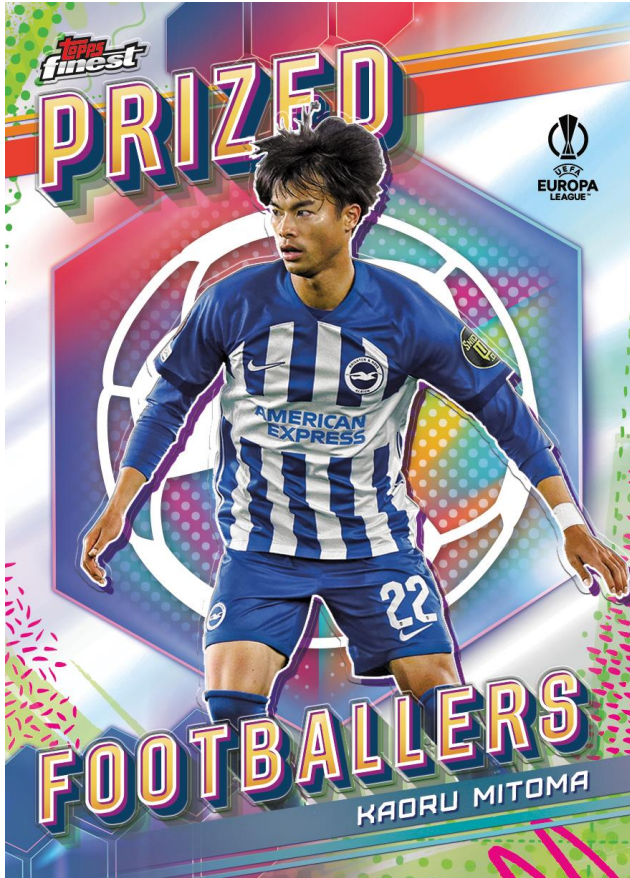

TOPPS FINEST UCC 2023/24

INSERT CARDS

Prized Footballers