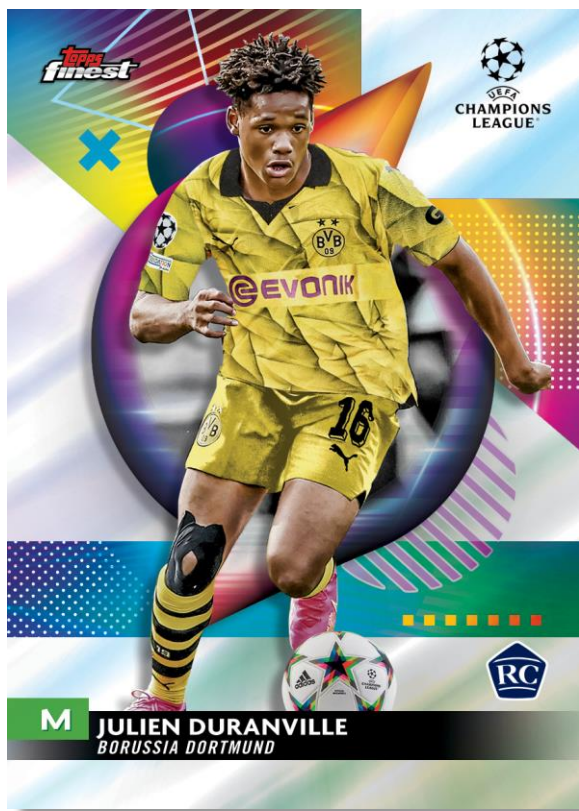

TOPPS
finest

TOPPS FINEST UCC 2023/24

Base

Topps Finest returns with **2023/24 Topps Finest UEFA Champions League and UEFA Europa League!**

Find two autographs per box!

New inserts like **Top of the World** and very limited **Finest Idols** join hobby favorites such as **Prized Footballers** and **The Man**. Can you find the 1/1 of Messi & Cristiano Ronaldo in the brand-new **Finest Rivals Dual Autograph** subset? Discover the new Finest collection with the most powerful checklist ever!