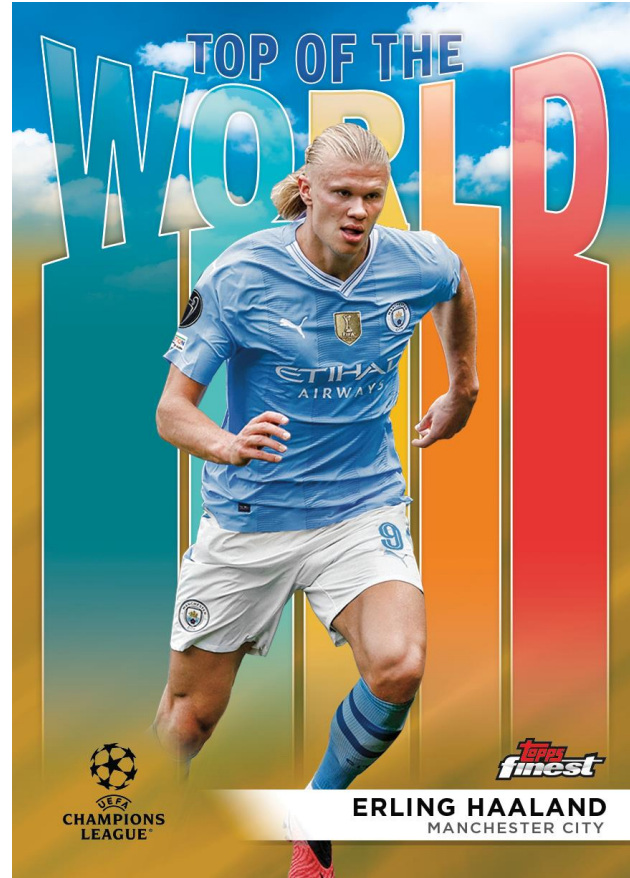

TOPPS FINEST UCC 2023/24

INSERT CARDS

Prized Footballers

Top of the World – Gold Refractor

INSERT CARDS

The Man

Prized Footballers Fusion Variations – 1 per Case

Prized Footballers returns with another explosive variation of the popular chase insert!