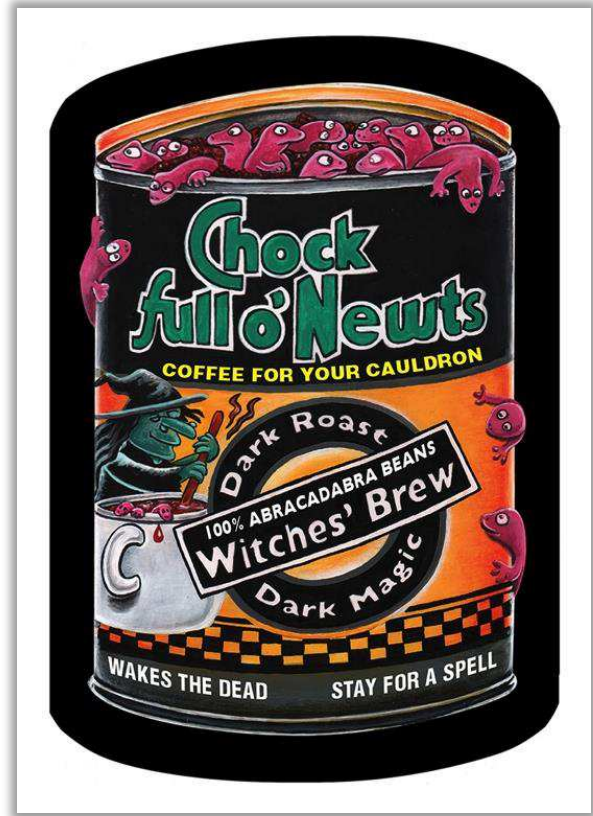

Check it out!!

<https://www.facebook.com/WackyPackages>

Agenda

- About the Property
- Product
- Support Plan
- **Launch Details**

Product Content: HOBBY CHANNEL

In-Store Date: 6/3/2015

Product Mix: Hobby Box