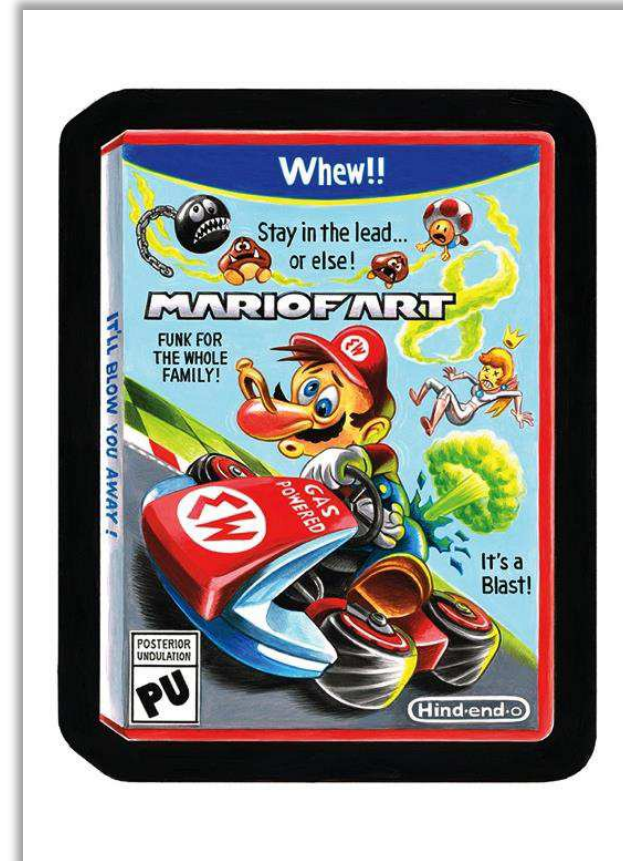

Wacky Packages 2015 Product Highlights

New Batty Baseball Subset
appeals to Baseball Card
Collectors and Kids!

Product Overview | Standard Edition

Wacky Packages 2015

(110) Base Cards

- **55 More Base Stickers to Collect than a regular Wacky Release!**
- Card backs feature Puzzles, Coupons, Billboards, Famous Ads **(NEW)** & Checklists
- Subsets:
 - (10) Batty Baseball
 - (5) Crazy Collectibles
 - (5) Coming Soon
- Parallels:
 - Pattern (1 per pack)
 - Silver Border (1:3)
 - Gold Border (25 per subject)
 - Pencil Art Cards (1:24)