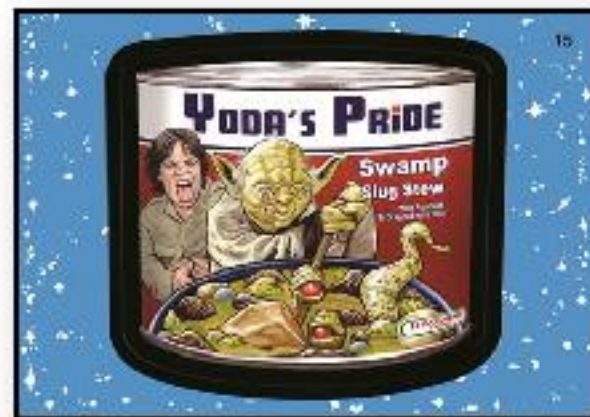

Hit Seekers Need:

Hit Value

Sketch Card

Star Wars Wacky Packages combines the epic saga of Star Wars with the witty humor of Wacky Packages

PRODUCT OVERVIEW: Star Wars Wacky Packages is a brand new humor-based card set that uses parody to poke fun at the Star Wars universe. Based on Wacky Packages styled humor, Star Wars Wacky Packages will feature fictional consumer goods on trading cards as if they were real products in the Star Wars universe. Some joke products include Chewbacca Hair Gel, Yoda's Swamp Stew and Beru's Blue Milk. Star Wars Wacky Packages is sure to be a hit with kids and adults.

Yoda

Wacky Packages

Star Wars Wacky Packages

Multiple levels of chase and exclusive content drive sales at hobby shops

142 Cards Show A New Star Wars Universe

- (100) **Base Stickers** – 50 images with A and B backs
- (10) **Reality TV**
- (10) **Travel Posters**
- (10) **Coloring Cards**
- (12) **Fold-out Comic Book Ads**