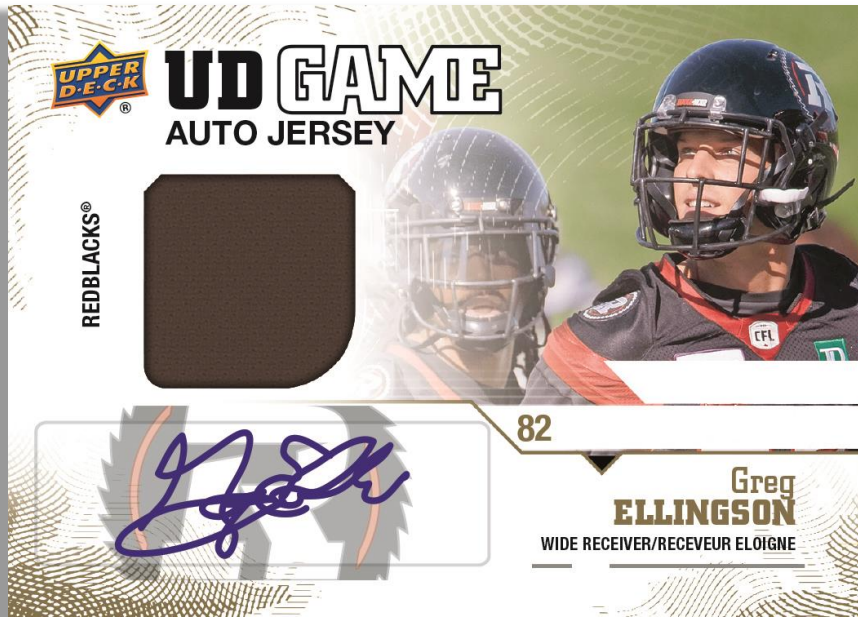

2019 CANADIAN FOOTBALL

Product depicted for demonstration purposes only and is subject to change without further notice. © 2019 UDC. 5830 El Camino Real, Carlsbad, CA 92008 ; All rights reserved. All CFL/LCF and GREY CUP/COUPE GREY marks and logos and CFL team names and logos as depicted herein are registered trademarks and copyrighted works of the Canadian Football League and the respective Canadian Football League teams. ©CFL. The CFLPA logo and all player images, likenesses, attributes, and statistics as depicted herein are trademarks and copyrighted works of the Canadian Football League Players Association. ©2019 CFLPA. www.upperdeckstore.com

CONFIGURATION:

- 6 cards per pack
- 16 packs per box

PRODUCT HIGHLIGHTS (cont'd):

- Collect the entire 200-card base set.
- Look for rare parallels including:
 - Red Borders (#'d to 175)
 - Gold Borders (#'d to 50)
 - Purple Borders (#'d to 15)
- UD Game Jersey Autograph cards from CFL's top superstars!
- Find memorabilia cards including UD Game Jersey cards and rare UD Game Patch cards.
- Be on the lookout for very rare Blank Backs.

**UD GAME JERSEY AUTOGRPH**

PRODUCT HIGHLIGHTS (cont'd):

- **NEW!** O-Pee-Chee Jumbo Patch cards featuring the team's sponsorship logo and #'d to 2!
- **Big Hits!** Very lucky collectors can score the all-new ultimate One-of-One, CFL Logo Patch cards!

BOX BREAK (on average):

- 3 hits per box including:
 - 1 autograph
 - 1 memorabilia card
 - 1 memorabilia card or autograph
- 13 parallels per box including:
 - At least 9 Red Border #'d to 175
 - At least 2 Gold Border #'d to 50