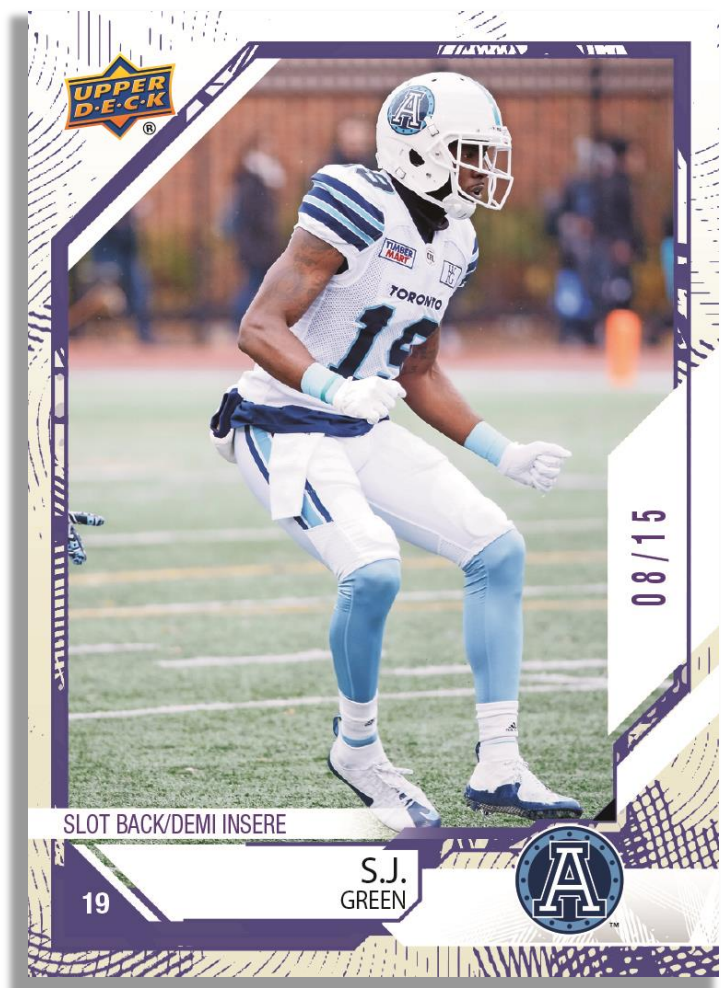

2019 CANADIAN FOOTBALL

Product depicted for demonstration purposes only and is subject to change without further notice. © 2019 UDC. 5830 El Camino Real, Carlsbad, CA 92008 ; All rights reserved. All CFL/LCF and GREY CUP/COUPE GREY marks and logos and CFL team names and logos as depicted herein are registered trademarks and copyrighted works of the Canadian Football League and the respective Canadian Football League teams. ©CFL. The CFLPA logo and all player images, likenesses, attributes, and statistics as depicted herein are trademarks and copyrighted works of the Canadian Football League Players Association. ©2019 CFLPA. www.upperdeckstore.com

CONFIGURATION:

- 6 cards per pack
- 16 packs per box

PRODUCT HIGHLIGHTS (cont'd):

- Collect the entire 200-card base set.
- Look for rare parallels including:
 - Red Borders (#'d to 175)
 - Gold Borders (#'d to 50)
 - Purple Borders (#'d to 15)
- UD Game Jersey Autograph cards from CFL's top superstars!
- Find memorabilia cards including UD Game Jersey cards and rare UD Game Patch cards.
- Be on the lookout for very rare Blank Backs.

BOX BREAK (on average):

- 3 hits per box including:
 - 1 autograph
 - 1 memorabilia card
 - 1 memorabilia card or autograph
- 13 parallels per box including:
 - At least 9 Red Border #'d to 175
 - At least 2 Gold Border #'d to 50

All Content is subject to change. Card images are solely for the purpose of design display.

2019 CANADIAN FOOTBALL

UD GAME JERSEY
(Seeded 1:13)

PURPLE BORDER PARALLEL
(#'d to 15)

All Content is subject to change. Card images are solely for the purpose of design display.