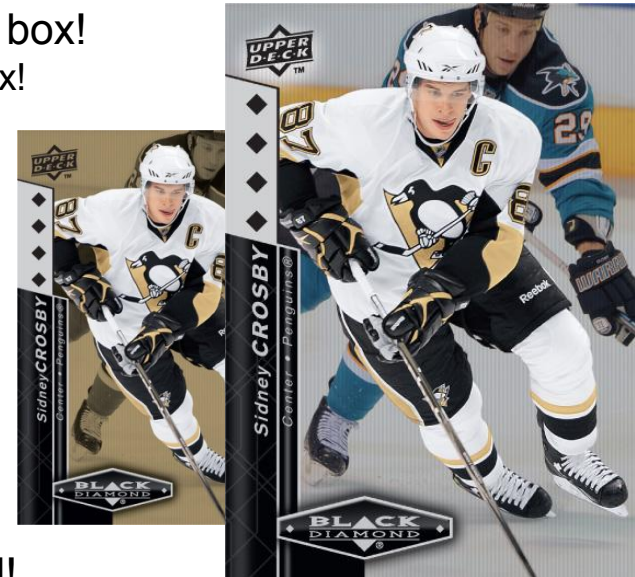

2010-11 Black Diamond Hockey

Keying on Black Diamond's strength of awesome triple & quad diamond mega-hit Rookie Cards, 2010-11 Black Diamond offers up a thunderous addition to its lineup: Ice Premieres Rookies! These tremendous non-signed, non-memorabilia-based, but hugely valuable RC's will be dropped in at a ratio of 1 per box, delivering another potentially terrific hit to a great core brand!

- ✓ Get 3 Triple Diamond RC's + 1 Quad Diamond RC in each box!
 - ✓ A total of 6 Triple Diamond and 2 Quad Diamond cards per box!
- ✓ **NEW, Hot Insert: Ice Returns!**
 - ✓ Get 1 Ice Premieres Rookie Card per box!
 - ✓ Same 4 levels of numbering as the coveted Ice Rookies have featured!
 - ✓ Grab 4 Ice Regular cards too!
- ✓ Look for 2 Quad-Swatch Jersey cards per box!
 - ✓ Find Ruby, Gold, Onyx & Autographed jersey parallels too!
- ✓ Highlighting Team Canada!
 - ✓ Collect great die-cuts of the True North's best!
- ✓ Grab Hardware Heroes die-cut cards!
 - ✓ These gems fall 2 per case and are #'d to just 100!
- ✓ Ruby, Gold & Platinum parallels offer solid hits – all low-#'d!

Quad Diamond & Gold parallel

2010-11 Black Diamond Hockey

Break Summary:

➤ **Box Break:**

- ✓ 6 Double Diamonds
- ✓ 3 Triple Diamonds
- ✓ 3 Triple Diamond Rookie Gems
- ✓ 1 Quad Diamond
- ✓ 1 Quad Diamond Rookie Gem
- ✓ **1 "Bonus Pack" PER BOX!!**
- ✓ **1 Ice Premieres Rookie Card!**
- ✓ 2 Quad Memorabilia Cards
- ✓ 1 Ruby/Gold/Platinum Parallel
- ✓ **Ice Regular Cards too!!**