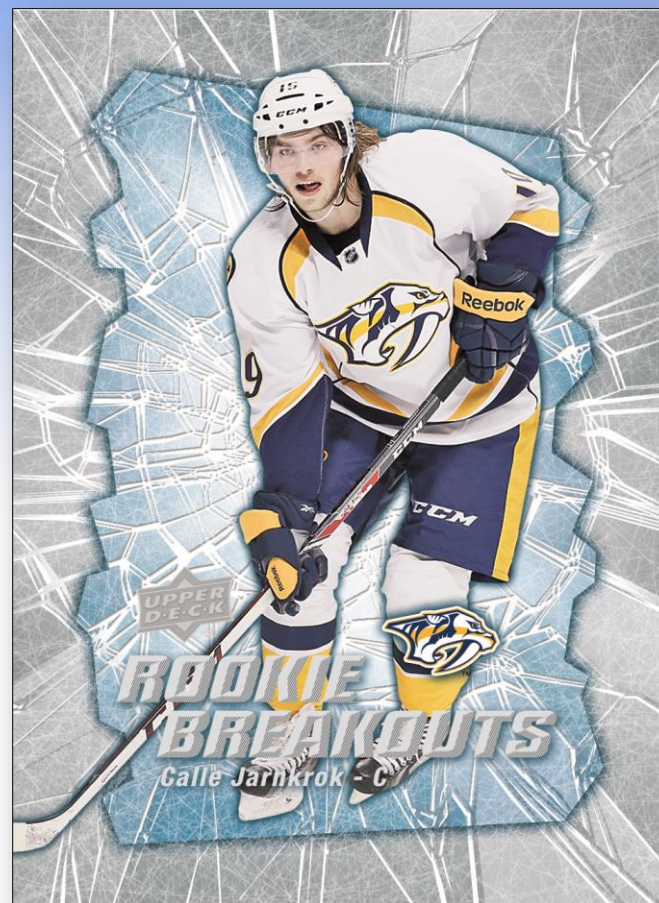

2014-15 Upper Deck Series 2

❖ Configuration:

- 8 cards per pack
- 24 packs per box
- 12 boxes per case

Jonathan Drouin Young Guns RC

❖ Product Highlights:

- **250-card Series 2 set**
 - 50 All-New Young Guns
 - Exclusives (#'d of 100) & HG (#'d of 10)
- **90-card UD Canvas set**
 - 30 New YG's - plus Retired and P.O.E. SP's!
- **25th Anniversary Buybacks**
 - All 150 original 1990-91 High Series cards
 - All cards embossed & hand #'d of 25 copies per
 - Including Hard-Signed cards!
- **NEW! UD Portraits**
 - **60-card set, including 15 Rookies**
 - **Gold Parallel (#'d of 25, RC's #'d of 99)**
 - **Platinum Blue Parallel (#'d of 5, RC's #'d of 25)**
 - **Four per Hobby box**
- **OPC Update Content**
 - **42 All-New Cards, including 30 RC's**
 - **Retro Update cards too, including Red Border**

2014-15 Upper Deck Series 2

Rookie Materials

- ✓ **Box Break: (on average)**
 - **Six (6) Young Guns RC's**
 - **Four (4) UD Canvas**
 - **Every other box will feature a YG, Retired or POE**
 - **Two (2) Hockey Heroes 2010's**
 - **NEW! (4) UD Portraits**
 - **60-card set including 15 SP RC's**
 - **Five (5) O-Pee-Chee Update**
 - **42 all-new cards, including 30 RC's**
 - **Two (2) O-Pee-Chee Retro Updates**
 - **One (1) UD Game Jersey**
 - **One (1) Rookie Materials**

2014-15 Upper Deck Series 2

- ✓ **Case Break: (on average)**
 - One (1) or more High Gloss (#'d of 10) or Plate (#'d of 1)
 - Six (6) UD Canvas Young Guns
 - Three (3) UD Canvas Retired and/or P.O.E.
 - One (1) or more UD Portraits Gold or Platinum Blue
 - One (1) O-Pee-Chee Red Border
 - One (1) Rookie Breakouts (acetate card)
 - One (1) Autograph Card
 - One (1) Patch Card or 500/1000 Club Jersey Card
 - One (1) Hockey Heroes Art or Header Card
 - Look for 1990-91 25th Anniversary Buybacks
 - Find 500 Goal & 1000 Point Club on-card Autos (#'d to 25 & 10, respectively)
 - Look for Bonus, Case-Level Surprises!