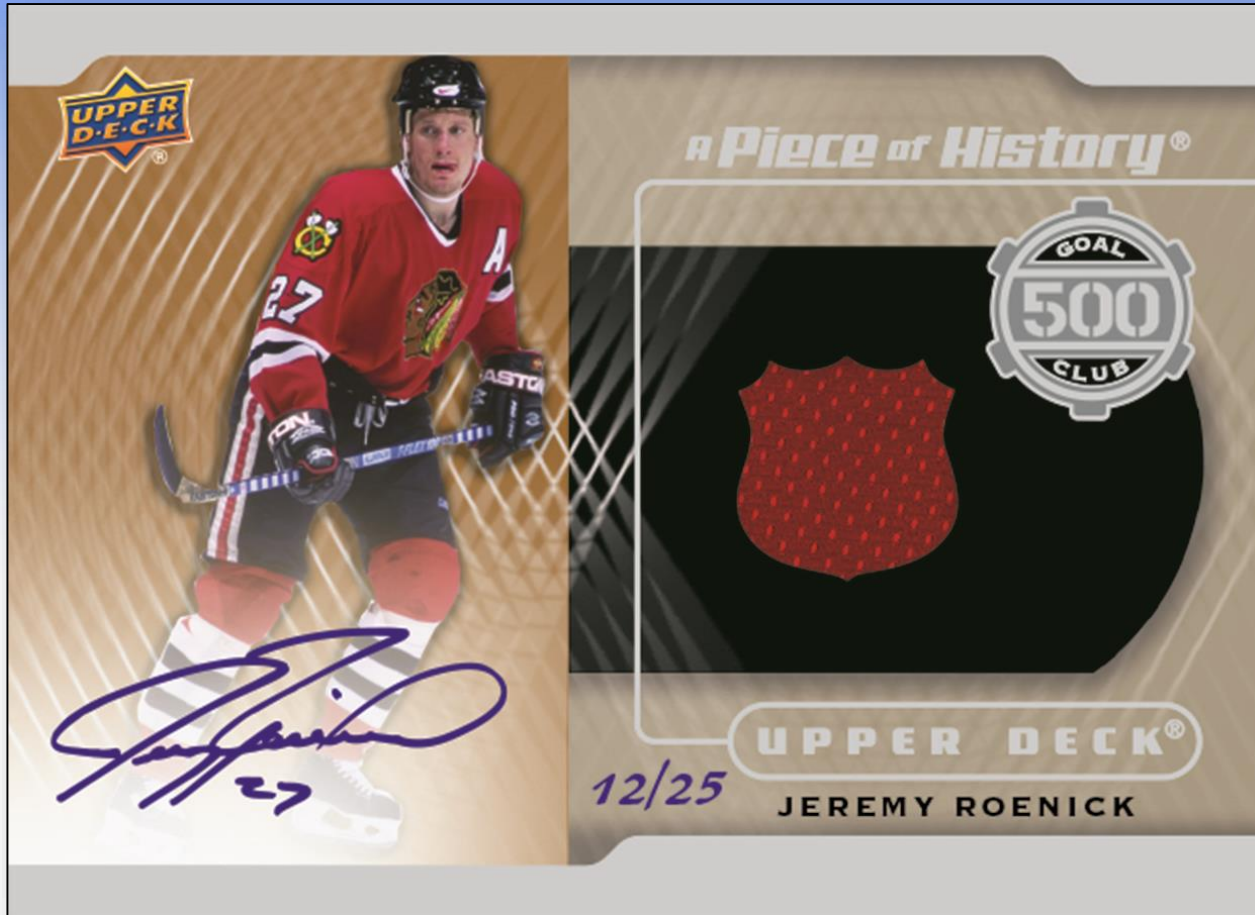

Rookie Breakouts

2014-15 Upper Deck Series 2

UD Portraits

Rookie Materials Patch

2014-15 Upper Deck Series 2

500 Goal Club Autograph Jersey card