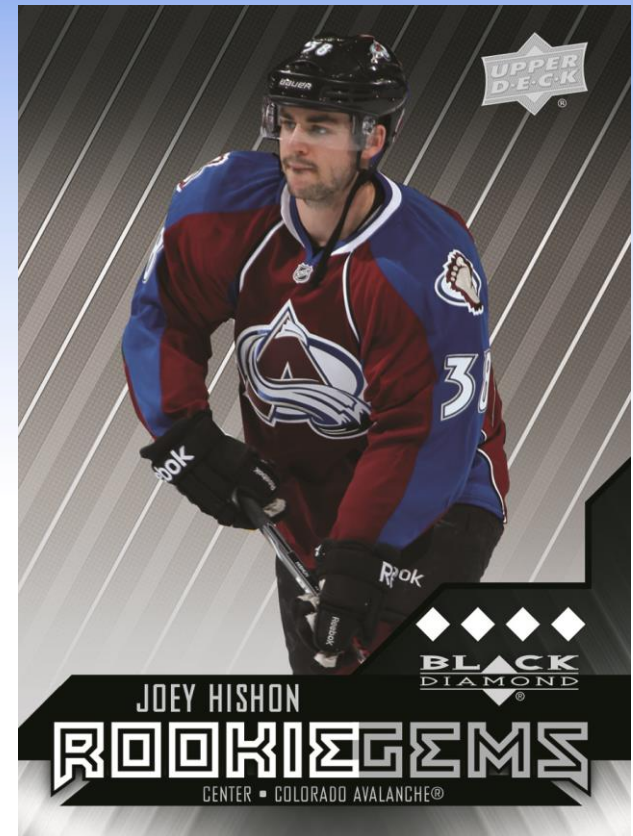

2014-15 Black Diamond

❖ Configuration:

- 5 cards per pack
- 20 packs per box

❖ Product Arrival Date: December

❖ Product Highlights:

- Each Box Will Deliver 3 Triple Diamond RC's + 1-2 Quad Diamond RC's!
- **(HOT!) Find 'GOLDEN TICKET' Draft cards!**
 - **EACH ONE is good for a Quad Diamond Rookie Gems Relics 1-of-1 card, featuring 4 Princess Cut DIAMONDS!**
- **MASSIVE HITS ON SECONDARY MARKET!**
- Find Base Set Light F/X Parallels containing autos, some RC's #'d as low as 5, plus 1-of-1's!
- **(UPGRADE!) Star Rubies now printed on Spectrum Light F/X, more dazzling brilliance!**

Quad Diamond Rookie Gems,
Sapphire Auto Parallel #'d to 5

2014-15 Black Diamond

✓ Box Break: (on average)

- Six (6) Double Diamond Veterans
- Three (3) Triple Diamond Veterans
- Three (3) Triple Diamond Rookie Gems
- One (1) Quad Diamond Rookie Gems
- One (1) Quad Diamond Regular Card
- One (1) BONUS Quad Diamond Card – RC or Reg.
- At least one (1) Star Rubies, Emerald or Sapphire Parallel (grab auto versions too!)
- Two (2) Double Diamond Dual-Swatch Jersey Puzzles

✓ Case Break: (on average)

- One (1) Lustrous Rookies
- One (1) Hardware Heroes (#'d of 100)
- Four (4) PETG Championship Rings
- Four (4) Autograph cards

Quad Diamond Rookie Gems

2014-15 Black Diamond

And Get One of These