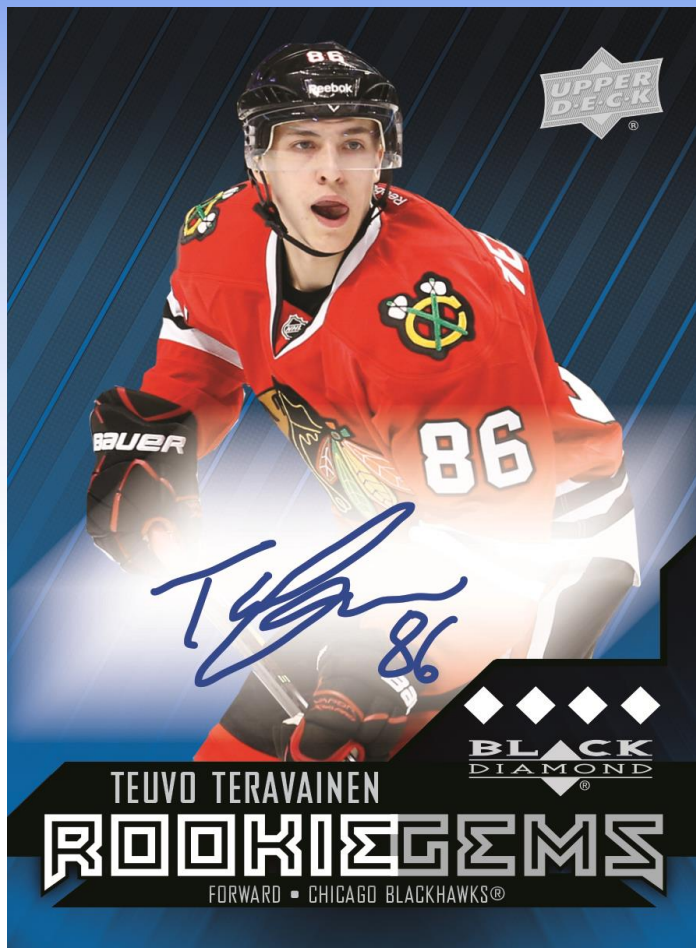

2014-15 Black Diamond

❖ Configuration:

- 5 cards per pack
- 20 packs per box

❖ Product Arrival Date: December

❖ Product Highlights:

- Each Box Will Deliver 3 Triple Diamond RC's + 1-2 Quad Diamond RC's!
- **(HOT!) Find 'GOLDEN TICKET' Draft cards!**
 - **EACH ONE is good for a Quad Diamond Rookie Gems Relics 1-of-1 card, featuring 4 Princess Cut DIAMONDS!**
- **MASSIVE HITS ON SECONDARY MARKET!**
- Find Base Set Light F/X Parallels containing autos, some RC's #'d as low as 5, plus 1-of-1's!
- **(UPGRADE!) Star Rubies now printed on Spectrum Light F/X, more dazzling brilliance!**

Quad Diamond Rookie Gems,
Sapphire Auto Parallel #'d to 5

2014-15 Black Diamond

✓ Box Break: (on average)

- Six (6) Double Diamond Veterans
- Three (3) Triple Diamond Veterans
- Three (3) Triple Diamond Rookie Gems
- One (1) Quad Diamond Rookie Gems
- One (1) Quad Diamond Regular Card
- One (1) BONUS Quad Diamond Card – RC or Reg.
- At least one (1) Star Rubies, Emerald or Sapphire Parallel (grab auto versions too!)
- Two (2) Double Diamond Dual-Swatch Jersey Puzzles

✓ Case Break: (on average)

- One (1) Lustrous Rookies
- One (1) Hardware Heroes (#'d of 100)
- Four (4) PETG Championship Rings
- Four (4) Autograph cards

Quad Diamond Rookie Gems

2014-15 Black Diamond

And Get One of These