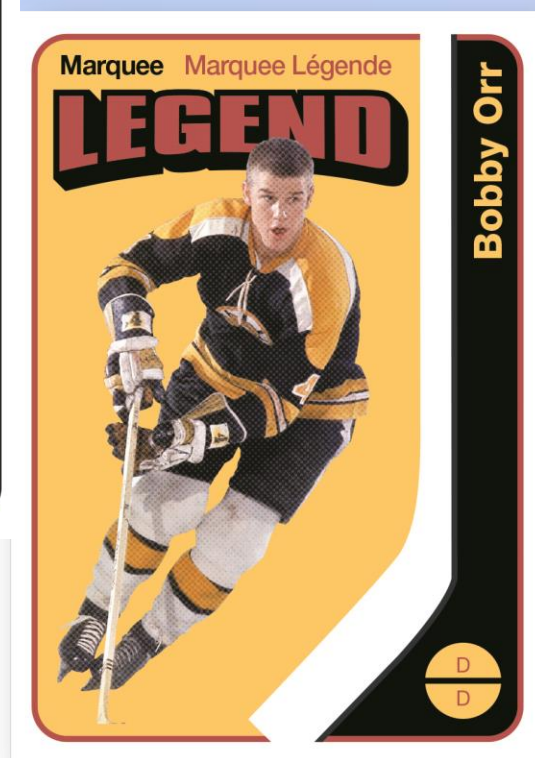

Retro Marquee Legends