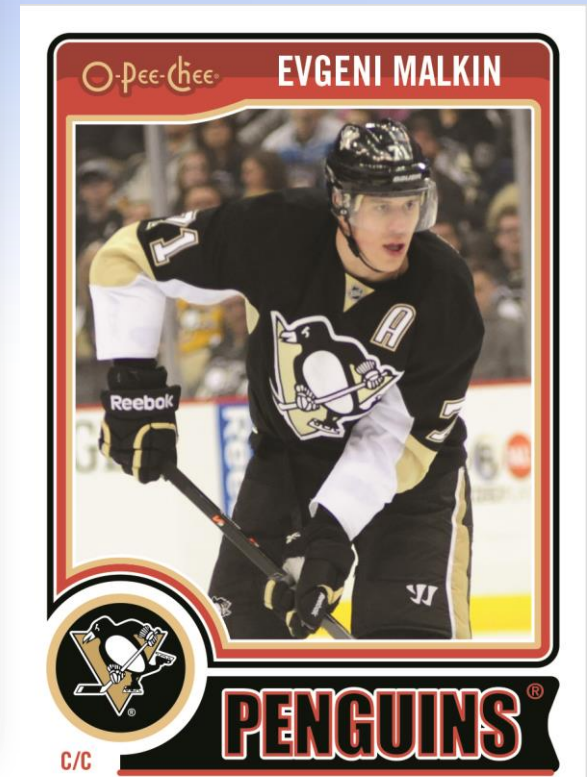

2014-15 O-Pee-Chee Hockey

❖ Product Highlights:

- **Fresh Content Additions for '14-15!**
- **Live Rookies – First shot at carryover Rookies!**
- **O-Pee-Chee Trademark – Biggest set of the Year!**
- **(NEW) Mini Tall Boys become part of Wrapper Redemption program!**
 - **More than 50 players combine to deliver 1/pack – great chase to collect the set!**

❖ Configuration:

- 8 cards per pack
- 32 packs per box
- 12 boxes per case

Mini Tall Boys

'14-15 Regular Card

2014-15 O-Pee-Chee Hockey

✓ Box Break: (on average)

- Thirty-Two (32) Retro parallels
- Eight (8) Marquee Rookies
- Eight (8) Marquee Legends
- Eight (8) Rainbow Foil parallels
- Ten (10) OPC Stickers
- Two (2) OPC V Series A inserts