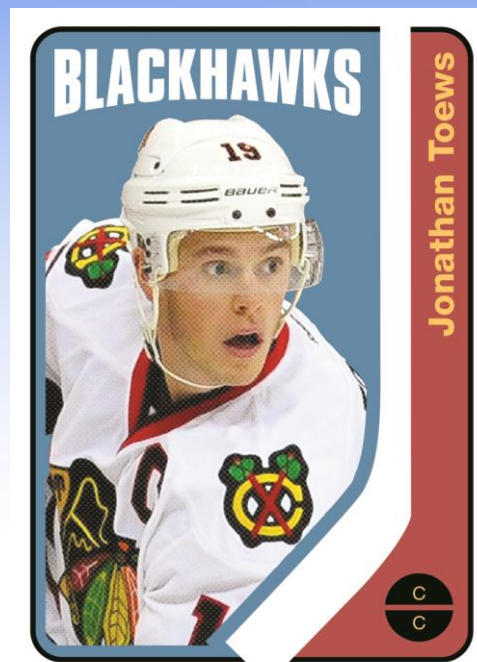

2014-15 O-Pee-Chee Hockey

❖ Product Highlights:

- **Fresh Content Additions for '14-15!**
- **Live Rookies – First shot at carryover Rookies!**
- **O-Pee-Chee Trademark – Biggest set of the Year!**
- **(NEW) Mini Tall Boys become part of Wrapper Redemption program!**
 - **More than 50 players combine to deliver 1/pack – great chase to collect the set!**

❖ Configuration:

- 8 cards per pack
- 32 packs per box
- 12 boxes per case

Mini Tall Boys

'14-15 Regular Card

2014-15 O-Pee-Chee Hockey

✓ Box Break: (on average)

- Thirty-Two (32) Retro parallels
- Eight (8) Marquee Rookies
- Eight (8) Marquee Legends
- Eight (8) Rainbow Foil parallels
- Ten (10) OPC Stickers
- Two (2) OPC V Series A inserts

✓ Case Break: (on average)

- Four (4) Team Logo Patches
 - Including one High Series SP!
- Two (2) OPC Signatures
- One (1) OPC Team Canada Signature
- Find rare OPC Buyback Autos!
 - Ovechkin, Tavares, Stamkos & more!
- Look for Sport Royalty on-card Autos!
- Look for rare Black Bordered Hot Boxes

✓ Wrapper Redemption:

- Five (5) Red Border parallels
- One (1) Mini Tall Boy

O-Pee-Chee Retro

Retro Marquee Legends

2014-15 O-Pee-Chee Hockey

OPC Stickers

Marquee Rookies

❖ Product Highlights: