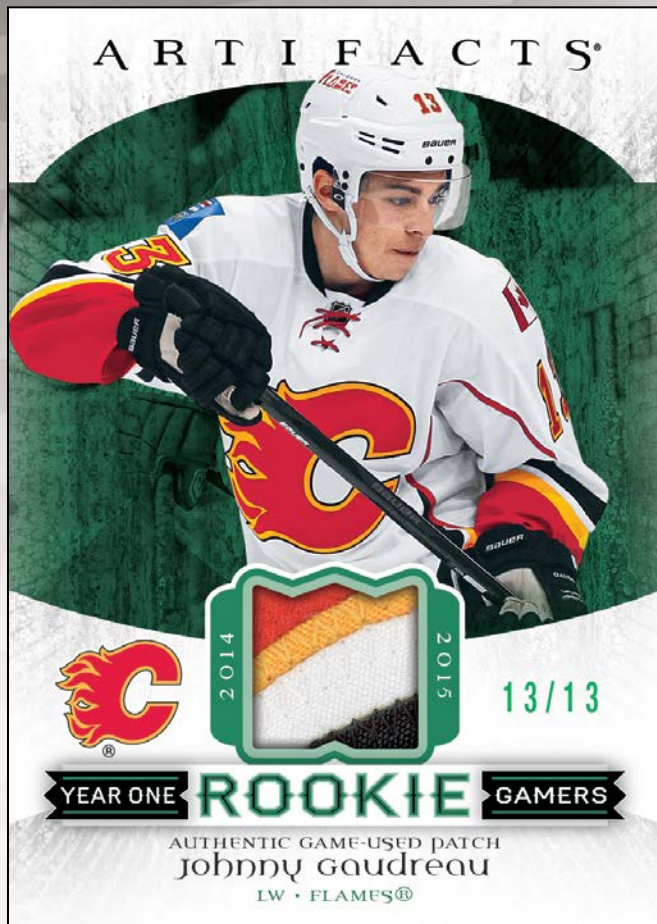

2015-16 Artifacts Hockey

❖ Product Highlights:

➤ NEW CONFIGURATION!

➤ **Hobby Box Prices Reduced by 15%!**

➤ **Eight packs per box**

➤ **Every box still features three Auto or Memorabilia Cards**

➤ **Expanded Rookie Redemption Program will incorporate full run of Parallels, Autos & Relic Variations for the five best 2015-16 Rookies!**

➤ **All-New “Honoured Members” Relics, Autos and Cut Signatures!!!**

➤ **All-New “Lord Stanley’s Legacy” Hits!**

➤ **All-New “Year One Rookie Gamers” Relics (incl. jersey, patch, strap & tag)!**

❖ Configuration:

- 4 cards per pack
- 8 packs per box
- 10 boxes per inner
- 2 inners per case

Stars Material, Spectrum
Patch –Patch Parallel

2015-16 Artifacts Hockey

- ✓ **Box Break: (on average)**
- Three (3) Auto or Relic Cards
 - One (1) Rookie Redemption
 - One (1) Card #’d of 99 or less
 - Three (3) Cards #’d of 999 or Less
 - **On average, 7 out of every 10 boxes will have a card featuring either a patch, strap, stick, tag, Six-swatch jersey or premium autograph (Base Set Auto or Auto-Mem Parallel, Auto’d Rookie Redemption, Top 12 Rookie Sig etc.)!**