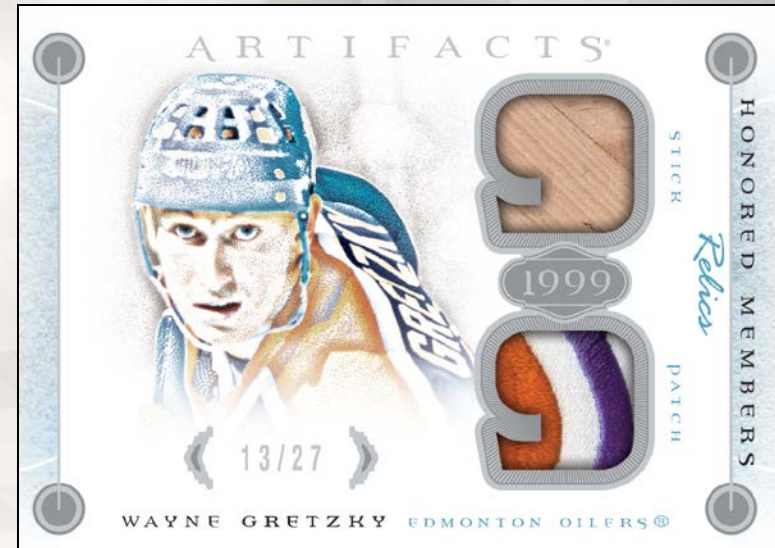

2015-16 Artifacts Hockey

❖ HONOURED MEMBERS INSERTS

- **Planned for a three-year run, to feature up to 100 HOFers!**
- **All cards are 140 pt. thick!**
- **All cards are printed on lustrous Acetate stock with Silver Spectrum Deco Foil!**
- **Limited to 27 Serial #'d copies per card for Relics & Autos!**
- **Limited to 5 or Less Serial #'d copies per card for Cut Sigs!**
- **Look for superstars ranging from the Original 6 Era to Modern Day!**

Honoured Members Relics