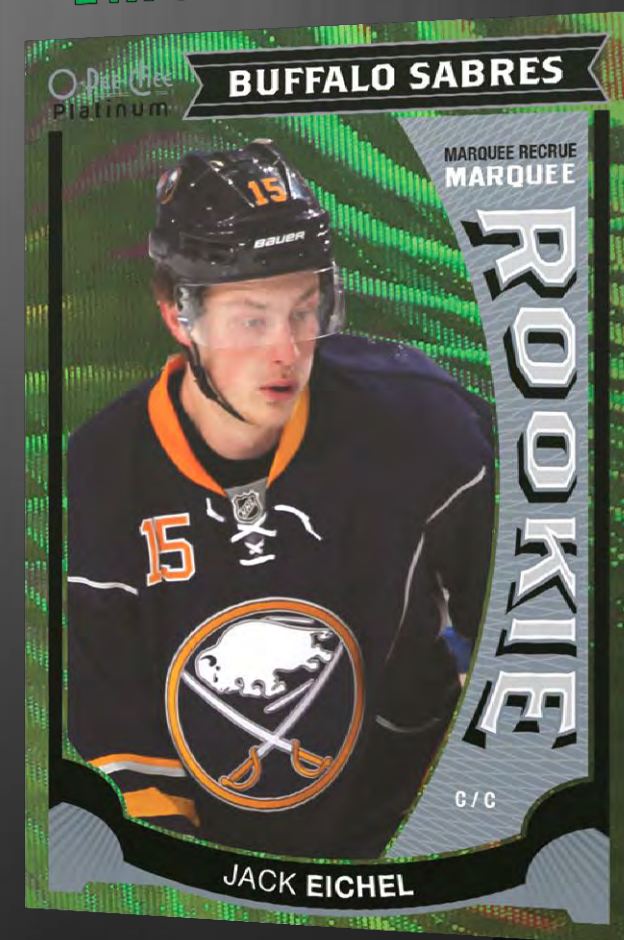

Collect The Entire 190 Card Base Set

PRODUCT HIGHLIGHTS

Featuring 100% On-Card Rookie Autographs!

- Find Your Top Prospect Autograph!
 - Highlighted by Top Prospects who Debuted This Season! Including Connor McDavid!
 - Featuring 8 Levels of Parallels, Producing Amazing High-Value Hits!
 - Plus, grab Awesome Signature Hits from Legends!
- Collect A Multitude Of Amazing Marquee Rookie Parallels!
- Rainbow, Traxx, Red Prism, Black Ice, Purple, Emerald Surge and the Highly Sought After Golden Treasures #’d just 1 of 1!

Look for Dazzling O-Pee-Chee Retro Cards

- Sleek 100-card set!
- Featuring Rainbow, Orange Rainbow and Red Rainbow Parallels!

Grab Superstars, Team Logos &
Trophied Talent Die-Cuts!

All Content is subject to change. Card images are solely for the purpose of design display.

Marquee Rookies

7 Parallels

Rainbow, Traxx, Red Prism, Black Ice, Purple, Emerald Surge and the Highly Sought After Golden Treasures #’d just 1 of 1!

Purple

Golden Treasures

Emerald Surge

All Content is subject to change. Card images are solely for the purpose of design display.