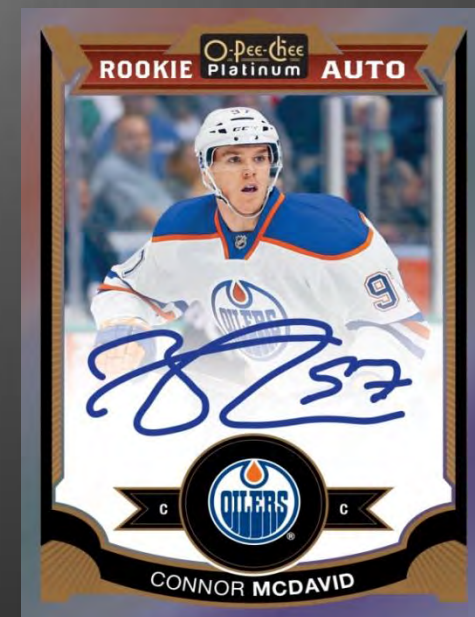

Collect The Entire 190 Card Base Set

PRODUCT HIGHLIGHTS

Featuring 100% On-Card Rookie Autographs!

- Find Your Top Prospect Autograph!
 - Highlighted by Top Prospects who Debuted This Season! Including Connor McDavid!
 - Featuring 8 Levels of Parallels, Producing Amazing High-Value Hits!
 - Plus, grab Awesome Signature Hits from Legends!
- Collect A Multitude Of Amazing Marquee Rookie Parallels!
- Rainbow, Traxx, Red Prism, Black Ice, Purple, Emerald Surge and the Highly Sought After Golden Treasures #’d just 1 of 1!

Look for Dazzling O-Pee-Chee Retro Cards

- Sleek 100-card set!
- Featuring Rainbow, Orange Rainbow and Red Rainbow Parallels!

Grab Superstars, Team Logos &
Trophied Talent Die-Cuts!

All Content is subject to change. Card images are solely for the purpose of design display.

THE UPPER DECK COMPANY

Rookie Autograph Parallels

Featuring 100% On-Card
Rookie Autographs

Highlighted by Top Prospects
who Debuted This Season

#collectconnor

Emerald Surge

Black Ice

Red Prism