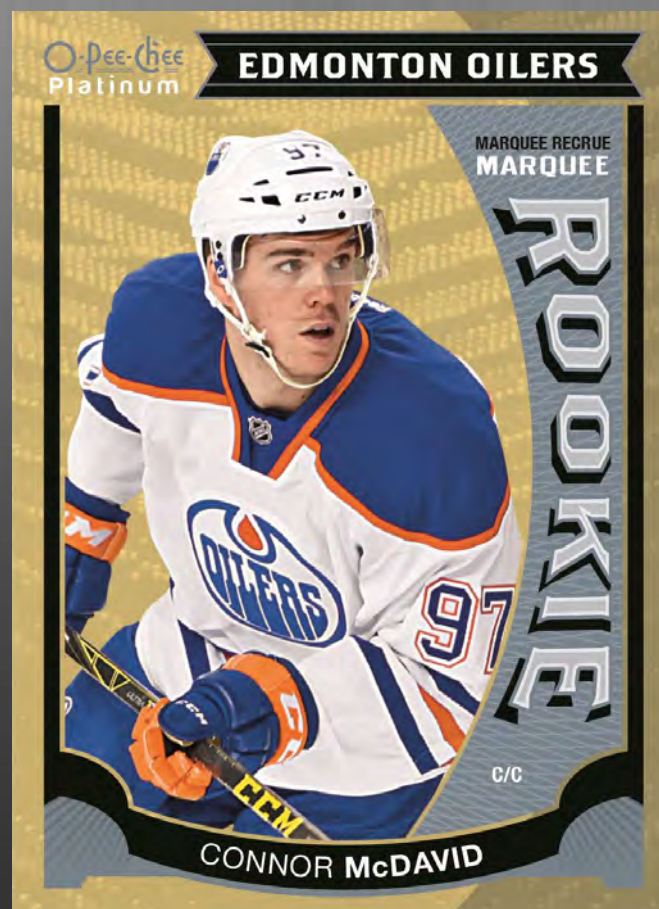

Collect The Entire 190 Card Base Set

PRODUCT HIGHLIGHTS

Featuring 100% On-Card Rookie Autographs!

- Find Your Top Prospect Autograph!
 - Highlighted by Top Prospects who Debuted This Season! Including Connor McDavid!
 - Featuring 8 Levels of Parallels, Producing Amazing High-Value Hits!
 - Plus, grab Awesome Signature Hits from Legends!
- Collect A Multitude Of Amazing Marquee Rookie Parallels!
- Rainbow, Traxx, Red Prism, Black Ice, Purple, Emerald Surge and the Highly Sought After Golden Treasures #’d just 1 of 1!

Marquee Rookies

7 Parallels

Rainbow, Traxx, Red Prism, Black Ice, Purple, Emerald Surge and the Highly Sought After Golden Treasures #’d just 1 of 1!

Purple

Golden Treasures

Emerald Surge

All Content is subject to change. Card images are solely for the purpose of design display.

SLEEK 100-CARD SET
INCLUDING THIS YEARS TOP
ROOKIES AND SOME OF THE
NHL'S TOP LEGENDS

COLLECT ALL 4 DIFFERENT VARIATIONS OF THESE RETRO CARDS