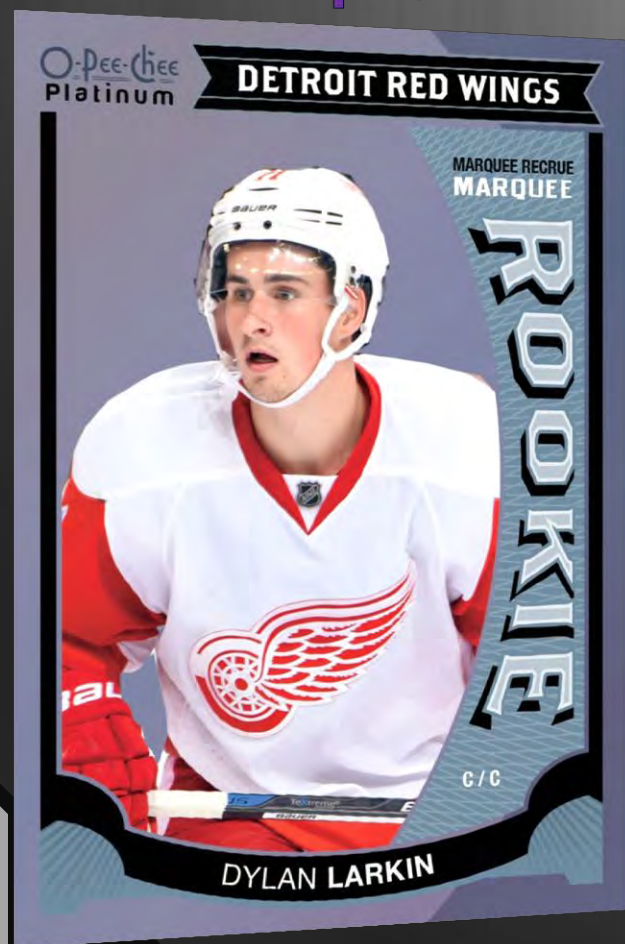

THE UPPER DECK COMPANY

Marquee Rookies

7 Parallels

Rainbow, Traxx, Red Prism, Black Ice, Purple, Emerald Surge and the Highly Sought After Golden Treasures #’d just 1 of 1!

Purple