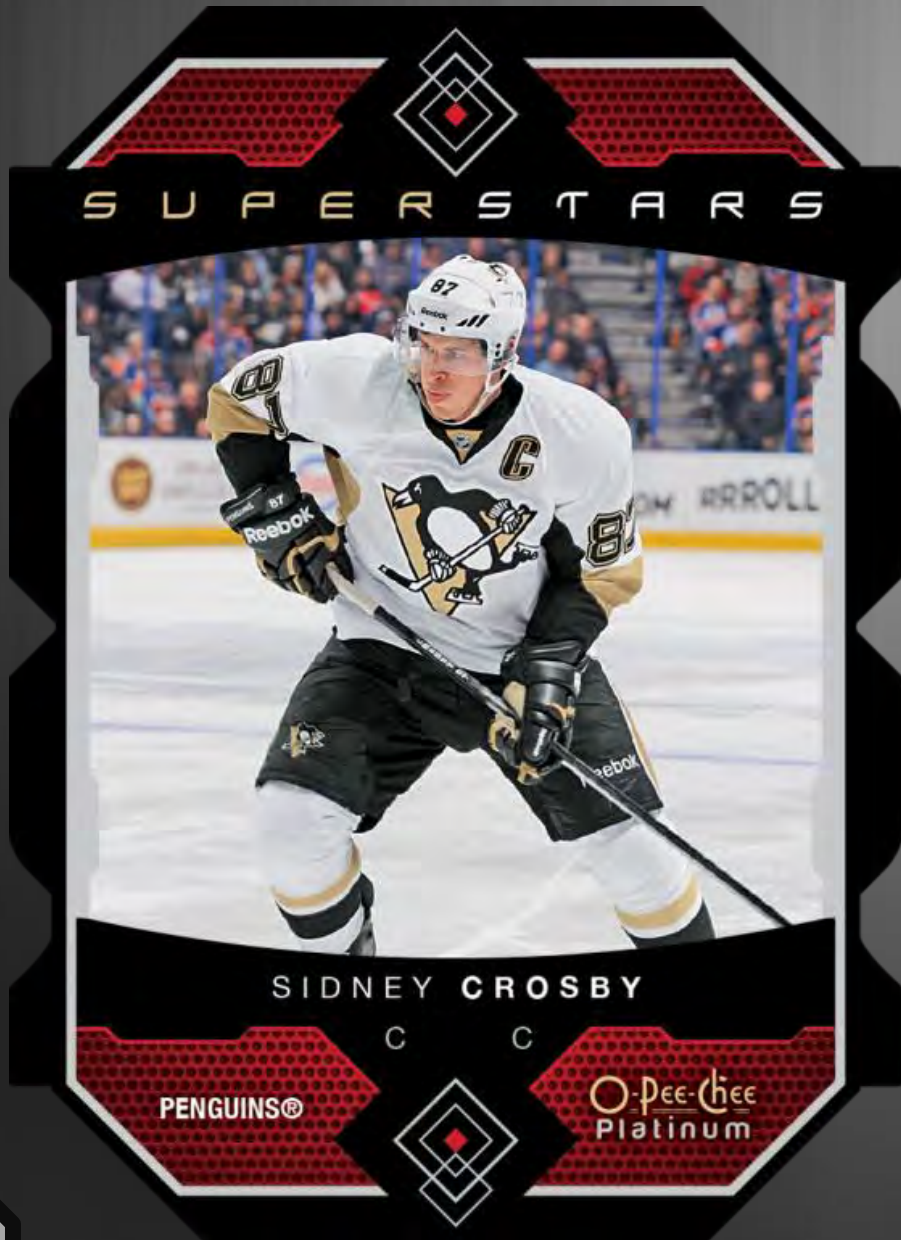

THE UPPER DECK COMPANY

Die Cut Inserts

Grab Superstars, Team Logos
&
Trophied Talent Die-Cuts

All Content is subject to change. Card images are solely for the purpose of design display.