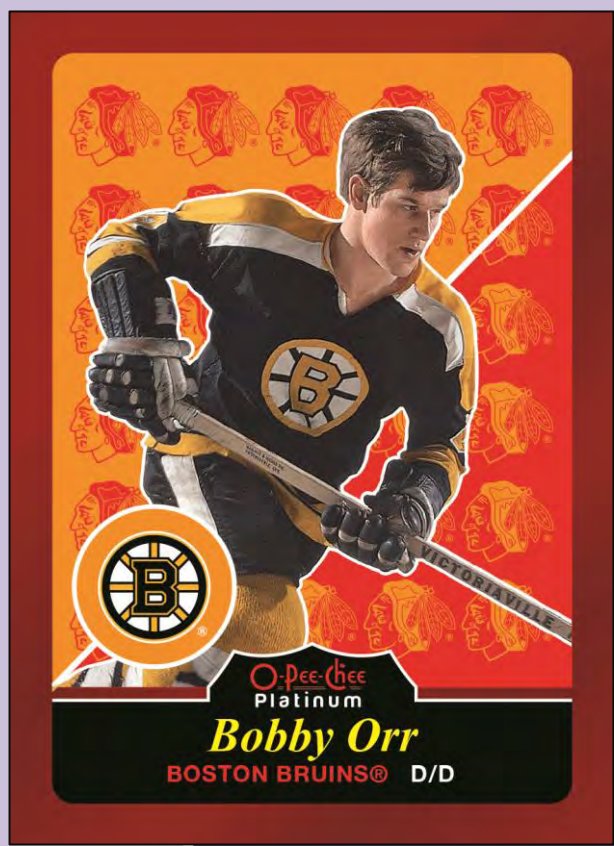

O-Pee-Chee Retro

FEATURING 2 SERIAL #'D
PARALLELS

SLEEK 100-CARD SET
INCLUDING THIS YEARS TOP
ROOKIES AND SOME OF THE
NHL'S TOP LEGENDS

COLLECT ALL 4 DIFFERENT VARIATIONS OF THESE RETRO CARDS