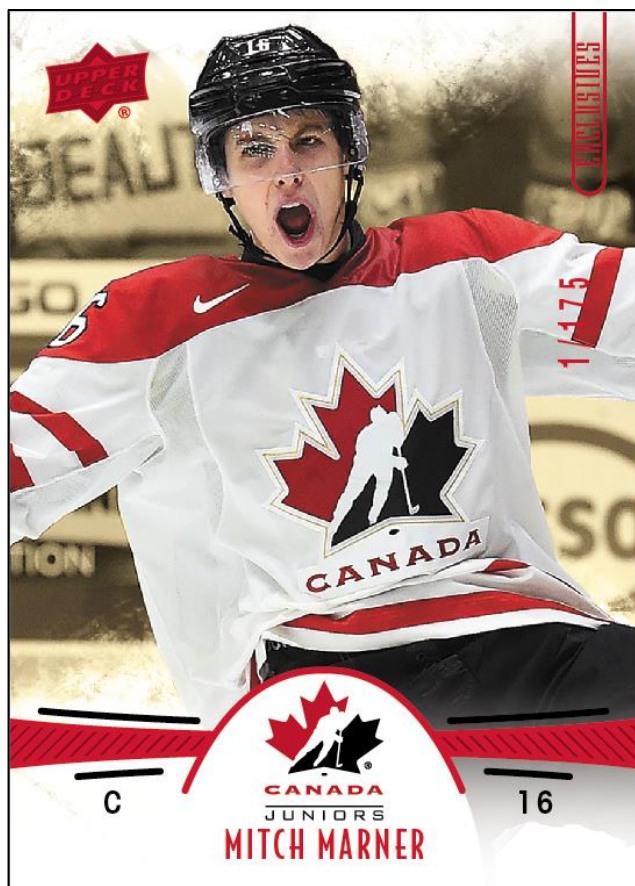

BOX BREAK

Exclusive //

Five (5) or More Base Gold Parallels

Two (2) or More Serial #’d Parallels

Exclusives #’d of 175

High Gloss #’d of 25

Printing Plates #’d 1-of-1

Four (4) or More Program of Excellence Cards

Four (4) Auto, Memorabilia or
Manufactured Logo Patch Hits:

Base Set Black Auto Parallels

Team Canada Duos & Quads Material

Team Canada Men’s Autograph Patch

Team Canada Women’s Patch

Maple Leaf Forever Autographs & Relics

Manufactured Logo Patches

Jumbo Materials

Canada Men’s Jerseys

Canada Women’s Jerseys

Jumbo Materials Jersey

Local Legend Relics

All Content is subject to change. Card images are solely for the purpose of design display.