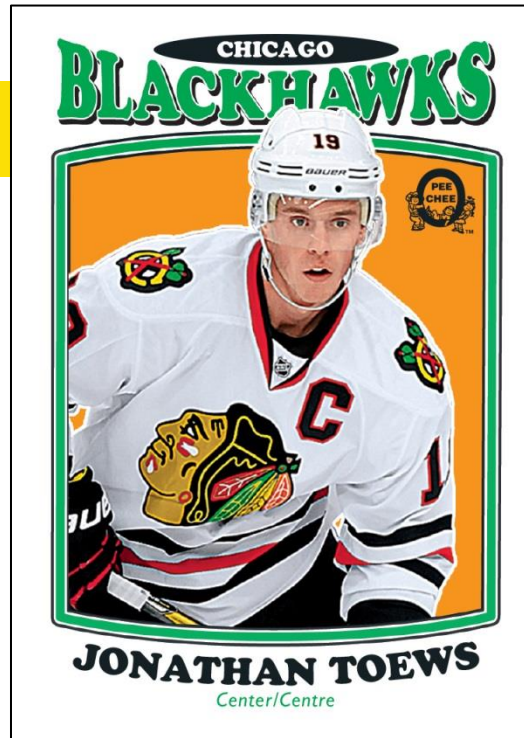

O-Pee-Chee V Series

Look For
The Third Instalment of
O-Pee-Chee V Series Cards

O-Pee-Chee Retro