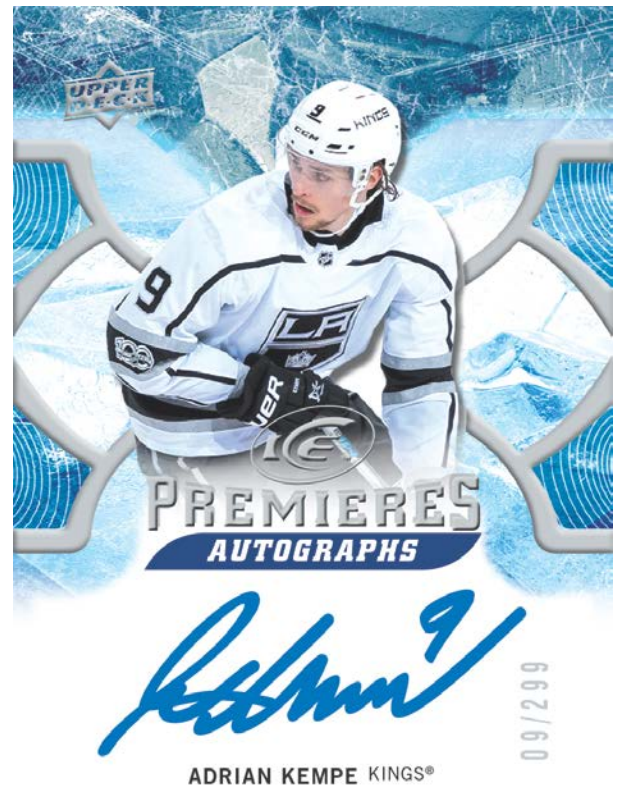

I
c
e
P
r
e
m
i
e
r
e
s
A
u
t
o
g
r
a
p
h

All Content is subject to change. Card images are solely for the purpose of design display.