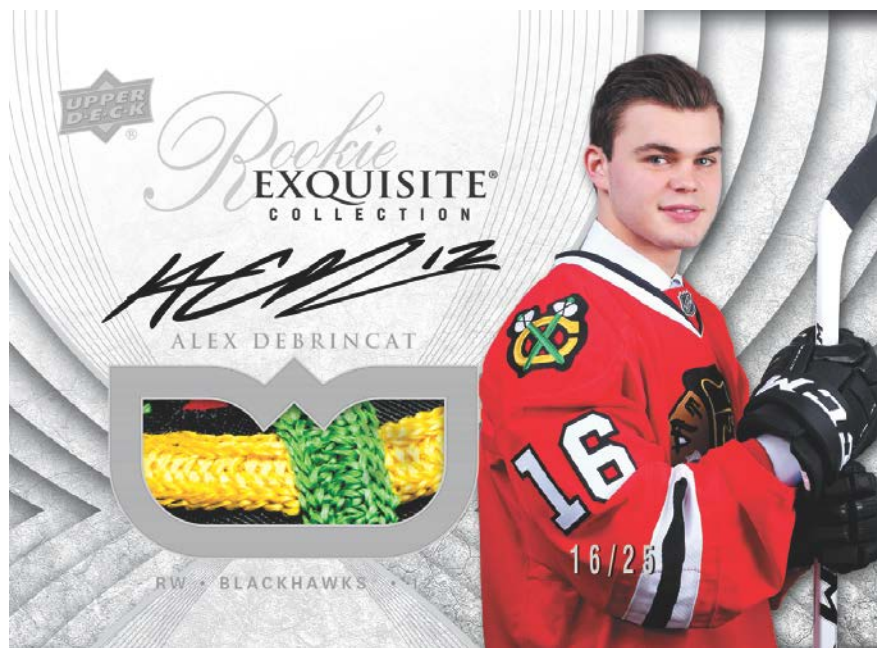

Ice Premieres Autograph Patch

I
c
e
P
r
e
m
i
e
r
e
s
A
u
t
o
g
r
a
p
h

All Content is subject to change. Card images are solely for the purpose of design display.

EXQUISITE

The Second Installment of Exquisite Collection Hockey Cards Are Here

Featuring an Array of Stunning Cards, Including Autographs of this year's top Rookies

07-08 Exquisite Rookie Auto Patch Tribute

Exquisite Material Signatures

All Content is subject to change. Card images are solely for the purpose of design display.