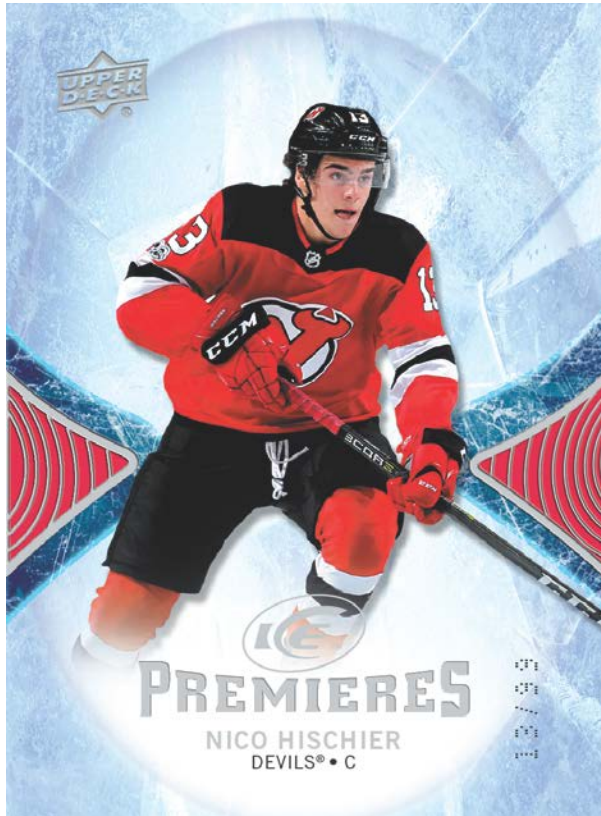

PRODUCT HIGHLIGHTS

Ice Premieres Rookie Cards Numbered as Low as 99

Find The Super Rare 1 of 1 Black Parallel

Look For Ice Premieres Retro Cards

**The Second Installment of Exquisite Collection
Hockey Cards Are Here**

**Find Autographs From Your Favorite Active Players
and Retired Legends in Rinkside Signings and Glacial Graphs**

**Look for Awesome Memorabilia Inserts
Including Red Parallel Inserts**

Sub Zero Set is Back