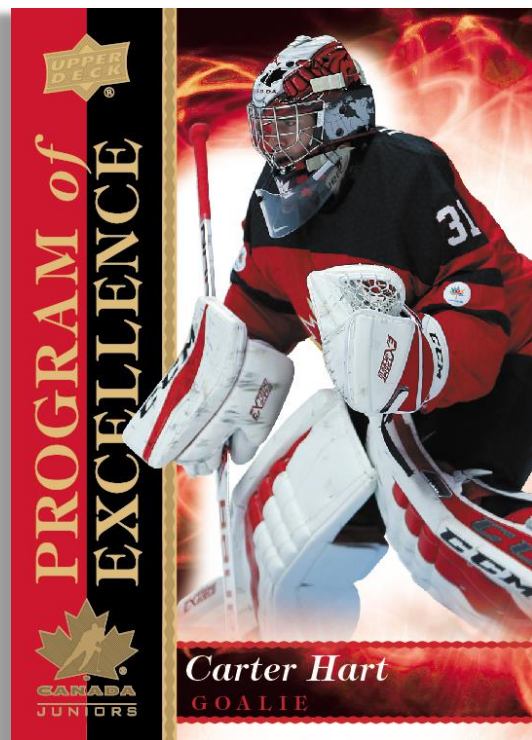

2018

TEAM CANADA JUNIORS

CONFIGURATION:

- 5 cards per pack
- 15 packs per box
- 8 boxes per inner shipper
- 2 cases per master shipper

PRODUCT HIGHLIGHTS (on average):

- Look for (4) autograph or memorabilia hits per box including one Premium Autograph Patch!
- Features a stunning 100-card base set including Hockey Canada's elite U-18 & U-20 prospects, 2018 women's team and alumni!
- **NEW!** Find **Golden Futures** inserts, commemorating Canada's gold medal victory at the World Junior Championship!
- **NEW!** Collect the all-new **Provincial Prowess** insert highlighting various players who are the pride of their respective provinces.
- **Back by Popular Demand!** Return of the historical Program of Excellence insert.