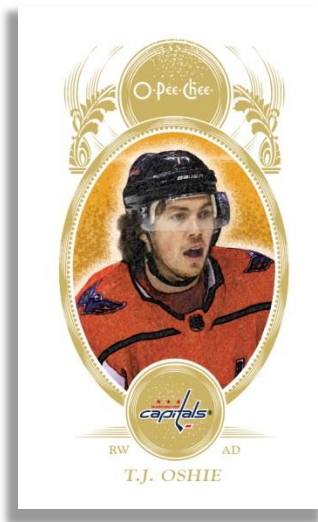

2018-19  
**HOCKEY**

**O-Pee-Chee**

**O-Pee-Chee Base**

**PRODUCT HIGHLIGHTS**(on average):

- The Most Comprehensive Hockey Set of the Year featuring a 600 card base set!
- Look out for striking parallel cards including Silver Border & Gold Glossy Border.
- Grab Retro Variation cards of the base set falling at least 1 in every 2 packs in select retail products.
- Back by Popular Demand! Look For The Mini Set Including Short Prints and Rare Variations.

### **FAT PACKS:**

- 32 cards per pack

All Content is subject to change. Card images are solely for the purpose of design display.

**Retro Variations**  
(Seeded at various ratios)

**Gold Glossy Parallels**  
(Seeded at various ratios)

2018-19  
**HOCKEY** O-Pee-Chee®

**Mini Base**  
(Seeded at various ratios)

**Mini Black Border Parallel**  
(Blaster Exclusive)

All Content is subject to change. Card images are solely for the purpose of design display.