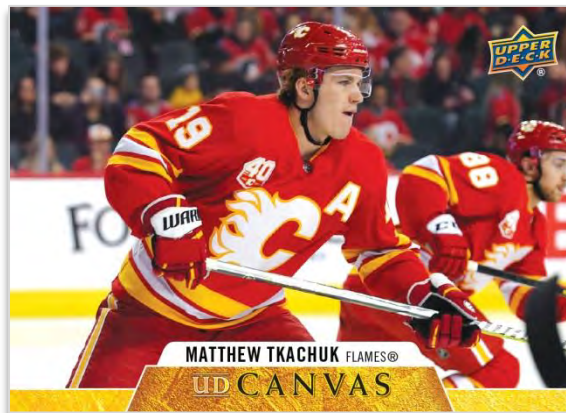

2020-21 HOCKEY

SERIES TWO

**BASE SET**  
High Gloss Parallel

Add the next 250 cards (251-500) to your 2020-21 Upper Deck Hockey Set. This means new veterans & new **Young Guns**® (6 per box, on average).

Also collect the **Hobby Exclusive** Clear Cut PETG parallel!

**UD CANVAS**  
Regular

Series 2 sports the next wave of the popular **UD Canvas**® cards, including new star veterans and short-printed Young Guns®, as well High Series - Retired and Team Canada Program of Excellence cards. Each box contains four **UD Canvas**® cards, on average.

**Home of the Young Guns®!**

**Young Guns**® are the most anticipated rookie cards of the year. Here is a full rundown of the 2020-21 Upper Deck **Young Guns**® offering:

- Regular
- Exclusives Parallel
- High Gloss Parallel
- \*Clear Cut Parallel
- French Parallel
- UD Canvas Young Guns
- \* *Hobby Exclusive*