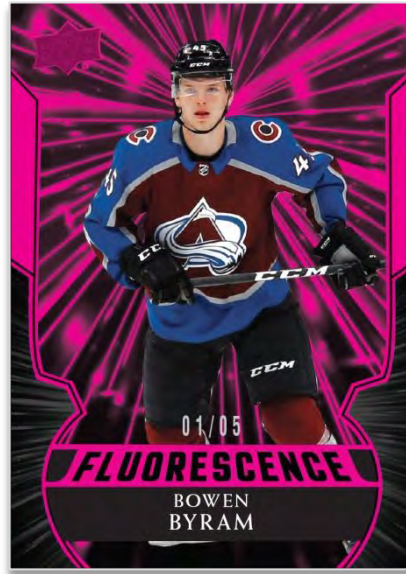

## DAZZLERS

Pink

**Dazzlers**, a new addition in 2020-21, is a brightly-colored collection of full-bodied, popped-out active stars. There are two color variations for each player - Blue and Pink.

Add the final 50 cards of each to your collection!

## O-PEE-CHEE RETRO UPDATE ROOKIES

Black Bordered Parallel

The **O-Pee-Chee Update** and **Retro Update** sets are back! Both feature rookies and 2019-20 award winners.

Look for the **Hobby Exclusive Red Border** parallel, as well as the numbered Retro Update - Black Bordered parallel.

## FLUORESCENCE

Magenta

The ever-popular **Fluorescence** insert set returns with four color variations, a new rookie class and cards numbered as low as 5!