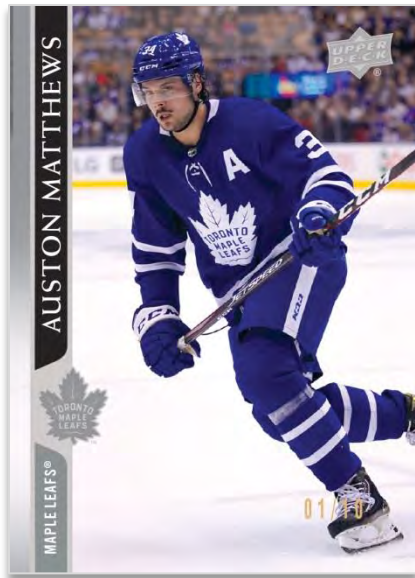

2020-21 HOCKEY

SERIES TWO

**BASE SET**  
High Gloss Parallel

Add the next 250 cards (251-500) to your 2020-21 Upper Deck Hockey Set. This means new veterans & new **Young Guns**® (6 per box, on average).