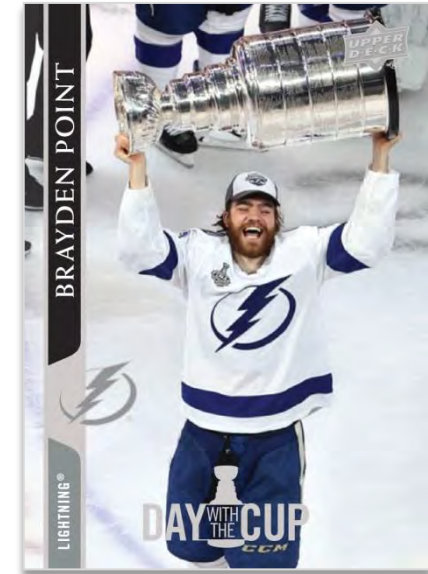

## O-PEE-CHEE RETRO UPDATE ROOKIES

Black Bordered Parallel

The **O-Pee-Chee Update** and **Retro Update** sets are back! Both feature rookies and 2019-20 award winners.

Look for the **Hobby Exclusive Red Border** parallel, as well as the numbered Retro Update - Black Bordered parallel.

## FLUORESCENCE

Magenta

The ever-popular **Fluorescence** insert set returns with four color variations, a new rookie class and cards numbered as low as 5!