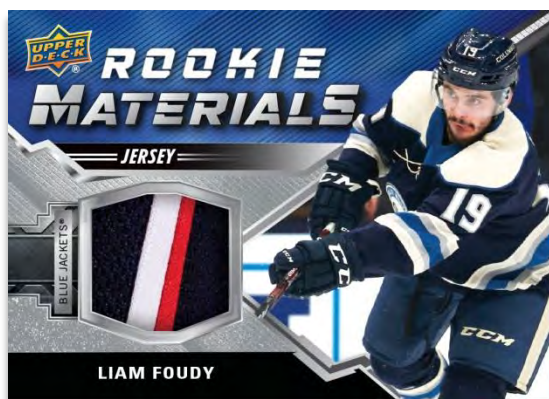

BOX BREAK (on average)

6
Young Guns Cards

4
UD Canvas Cards

4
UD Portraits Rookies Cards

ROOKIE MATERIALS

Regular

Rookie Materials and Rookie Dual Materials are **Series 2 Exclusives** and feature low-numbered patch parallels.