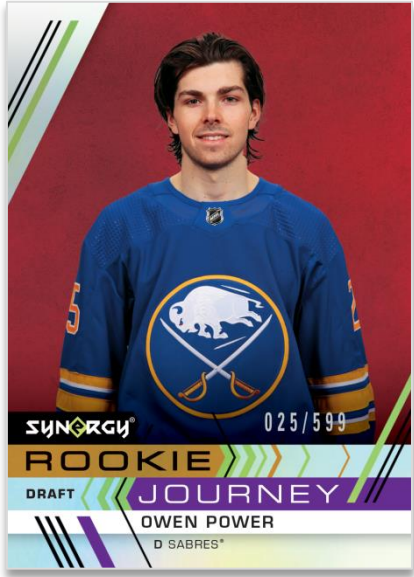

2022-23 HOCKEY

BASE SET ROOKIES SP
Regular

ROOKIE JOURNEY - DRAFT
Red Parallel

The 2022-23 Synergy Hockey base set features low-#’d veterans, legends and rookies (regular and SP). With true rookie cards #’d to just 23 and the veteran and legend cards #’d to just 13, the Synergy base set is highly-collectible!

The base set breaks down as follows:

Veterans (1-60), Legends (61-75), Rookies (76-115) and Rookie SP’s (116-125)

Collect both Red and Purple parallels of the complete base set. Fifty-percent of the Red parallel cards, on average, feature a bounty scratch-off code. All of the Purple parallel cards are low-#’d and many will feature an autograph. Also keep an eye out for low-#’d **Portrait** and **Auto Portrait** variations of the **Rookie SP’s!**