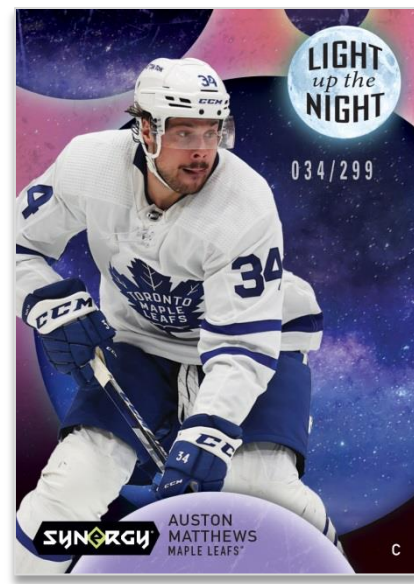

LIGHT UP THE NIGHT
Pink Parallel