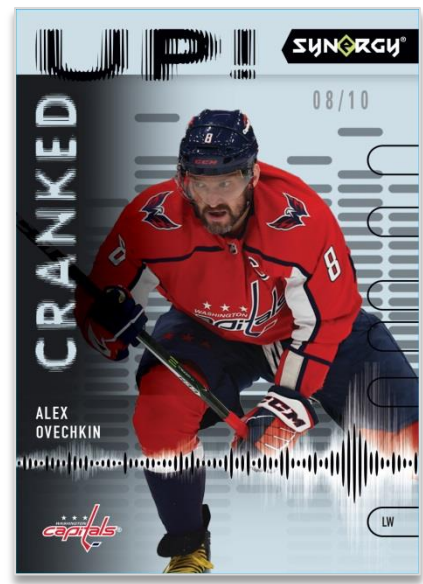

The popular serially-#’d **Rookie Journey** and **Synergistic Duos** inserts are back, each with an expanded parallel lineup. The Rookie Journey insert consists of three subsets (**Draft, Home Uni, Away Uni**) and sports an all-new Green parallel to go along with the returning Red and Gold parallels. The Synergistic Duos insert, featuring two players from the same organization, also consist of three subsets: two current stars, on current star and one legend, and one current star and one rookie. In addition to the returning Red and Gold parallels, there is also a new Green parallel.

CRANKED UP!
Black Parallel

New Insert Sets! The latest edition of Synergy features six compelling new insert sets:

- 2030:** With a futuristic design and a checklist featuring young NHL stars who project to be the face of the League in 2030, this will be a popular set to collect!
- Cranked Up!:** A serially-#’d acetate set featuring vets, rookies & legends. Collect up to seven parallels, including the low-#’d Green, Pink, Black & Gold Spectrum parallels.
- Greater Than Signatures:** This rare die-cut auto set sports a checklist which includes top vets and rookies. Lucky collectors will pull a super rare Orange or Blue parallel!
- Light Up the Night:** These beautiful Spectrum Light FX cards featuring vets and rookies will stand out. Each regular card is serially-#’d. There are also Neon Yellow, Blue, Pink, Green and Gold parallels. Most of the Green and Gold parallels feature an autograph.
- Rink Ink Autographs:** Another rare die-cut auto set. In addition to top vets & rookies, this set also includes retired stars/legends. Look for low-#’d Orange and Blue parallels.
- Thrill Rides:** This brand new set, printed on Rainbow Foilboard, highlights the game’s most exciting playmakers.