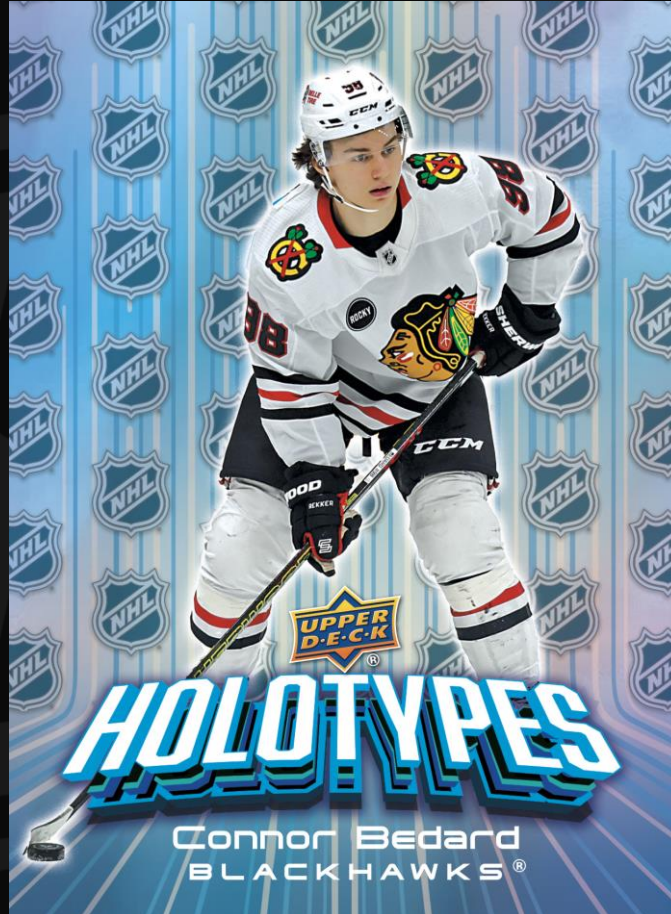

2024-25 UPPER DECK SERIES 1

NEW INSERTS

HOLOTYPES

HOLOGRAM CARDS ARE BACK!!

Holotypes is a living set (no players will repeat) that will be a staple in Series 1 for the next few seasons.

The first 30 cards of this special set will feature many of the biggest names in the game today.

These very rare cards will be a welcome addition to any collection. They are surefire hits!!

Content is subject to change without further notice.
Card images are solely for the purpose of design display.