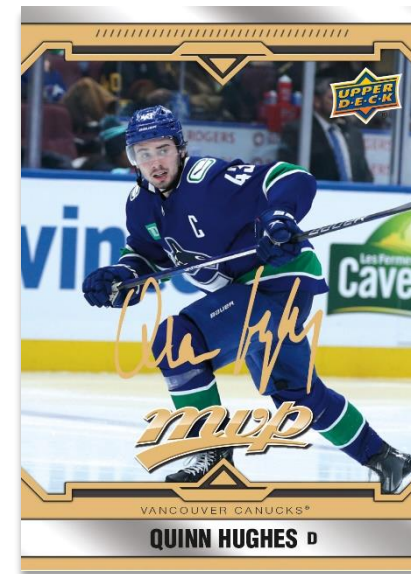

2024-25 HOCKEY

BASE SET SP'S
Regular

BASE SET
Silver Script Parallel

BASE SET SP'S
Gold Script Parallel

Your 2024-25 hockey card collection starts here with an impressive base set consisting of 200 regular cards and 50 SP's & Rookies cards!