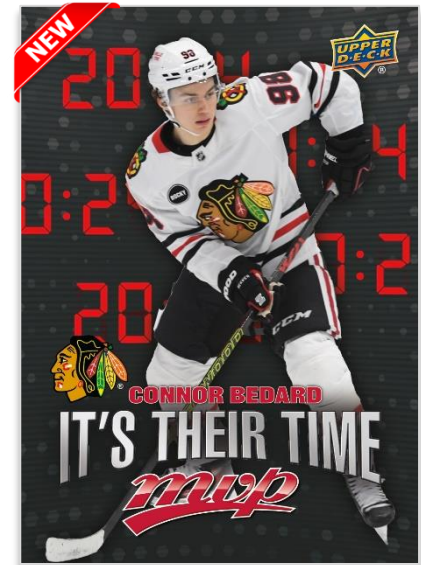

2024-25 HOCKEY

MASCOT TALENT

Mascot collectors rejoice!

Hunt for this all-new insert set with a dynamic design and your favorite mascots.

ABOVE THE CREASE

Goaltender collectors rejoice!

Be on the lookout for this all-new insert set with some dynamic action photography and a unique design.

IT'S THEIR TIME

The Clock is ticking!

Search for this insert set that is chock-full of young talented players who are coming into their own.

Content is subject to change without further notice. Card images are solely for the purpose of design display.

2024-25 HOCKEY

10th ANNIVERSARY

This year's 10th Anniversary set pays homage to the classic 2014-15 MVP Base Card design!

2024 NHL® #1 DRAFT PICK SP REDEMPTION

Look for divisionally-themed **Rookie Redemption** cards for 2024-25 rookies and the super rare **2024 NHL® #1 Draft Pick SP Redemption** card.