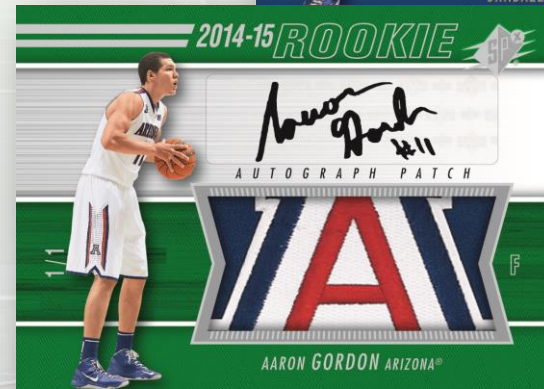

# 2014-15 SPx Basketball

- Collect the first basketball SPx Rookie Autographed Jersey cards since 2008-09!
- Every pack contains either an autograph, memorabilia card, Finite card, or Hologram card!
- Configuration:
  - ✓ 5 cards per pack
  - ✓ 10 packs per box
  - ✓ 8 boxes per inner shipper
  - ✓ 2 Inner Shippers per case
- Regular Set:
  - ✓ Base Cards – 75 cards
- Product Highlights:
  - ✓ SPx Rookie Auto Jerseys – #’d to 475 or less
  - ✓ SPx Finite Rookies and Legends
    - ✓ #’d to 799 or less
    - ✓ Includes Radiance and Spectrum Parallels!
  - ✓ UD Premier Rookie Auto Jerseys - #’d to 75 or less
  - ✓ Winning Big Materials, Combos, and Trios
- Arrival Date: January, 2015

# 2014-15 SPx Basketball

➤ Get at least one (1) Rookie Auto Jersey card per box!

✓ PMG technology with memorabilia!

✓ Red #’d to 475 or less

✓ Blue #’d to 30

✓ Green #’d to 1

➤ Box Break Summary:

✓ Get one (1) hit in every pack!

✓ 2-3 Autographs in every box!

✓ Includes 1 Rookie Auto Jersey

✓ 1-2 Memorabilia card per box!

✓ 3 Finite Rookies or Legends per box!

✓ 3 Hologram cards per box!