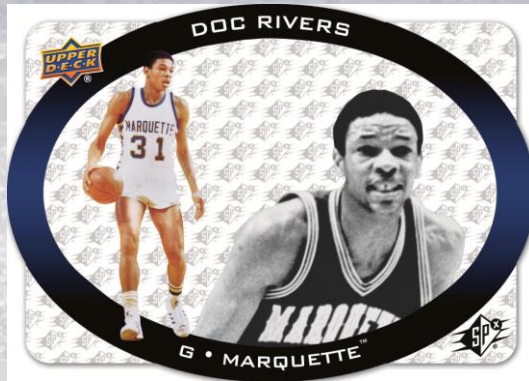

2014-15 SPx Basketball

- Three (3) SPx Hologram cards per box!
  - Look for rare gold parallels!

- Three (3) SPx Finite Rookies or Legends per box!
  - #’d to 799 or less
  - Look for Radiance and Spectrum Parallels