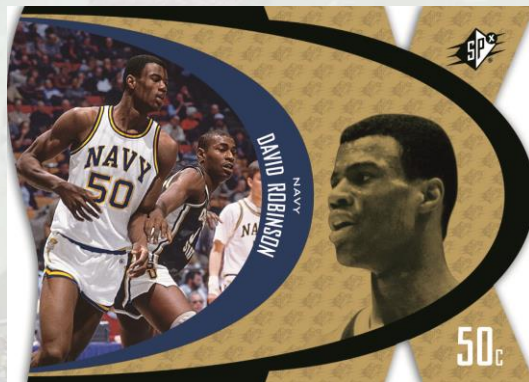

# 2014-15 SPx Basketball

## ➤ Case Break Summary:

- ✓ Four (4) UD Premier Football Bonus Packs!
  - ✓ #’d to 75 or less
  - ✓ Each pack has an autographed memorabilia card that is incremental to the box!
  - ✓ 2 per inner shipper

# 2014-15 SPx Basketball

- Three (3) SPx Hologram cards per box!
  - Look for rare gold parallels!

- Three (3) SPx Finite Rookies or Legends per box!
  - #’d to 799 or less
  - Look for Radiance and Spectrum Parallels