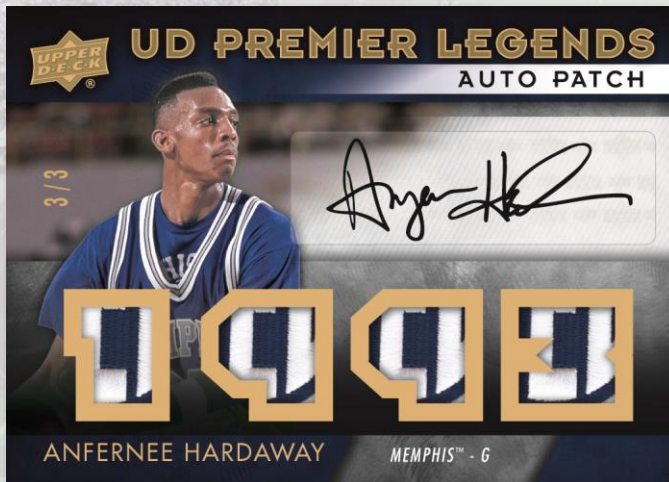

2014-15 SPx Basketball

➤ Case Break Summary:

- ✓ Four (4) UD Premier Football Bonus Packs!
  - ✓ #’d to 75 or less
  - ✓ Each pack has an autographed memorabilia card that is incremental to the box!
  - ✓ 2 per inner shipper