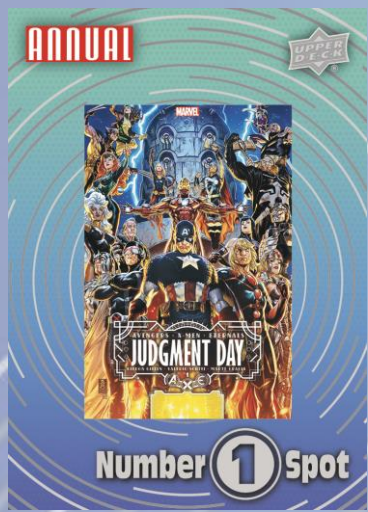

MARVEL

ANNUAL

CHASE HITS

- Sketch Cards
- Multiple Dimensions SSPs
- Creators Corner autographs

Contents include Canvas Variant Cover parallel, Backscatters and Cards that highlight this year's big events such as: Number 1 Spot, 2022's Super Heroes of the Year, Top Teams, and Star Rookies!

100 Card Base Set!
Discover Blaster Exclusive Blue Base Set Parallel!

FPO
ALL IMAGES SUBJECT TO CHANGE.
DESIGN SUBJECT TO CHANGE.