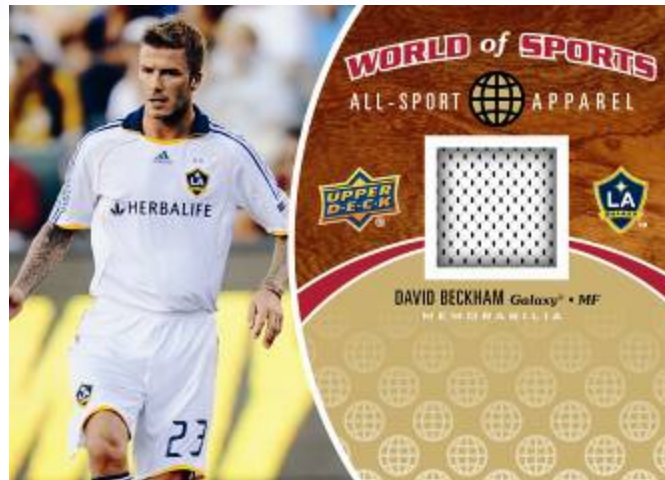

All-Sport Apparel