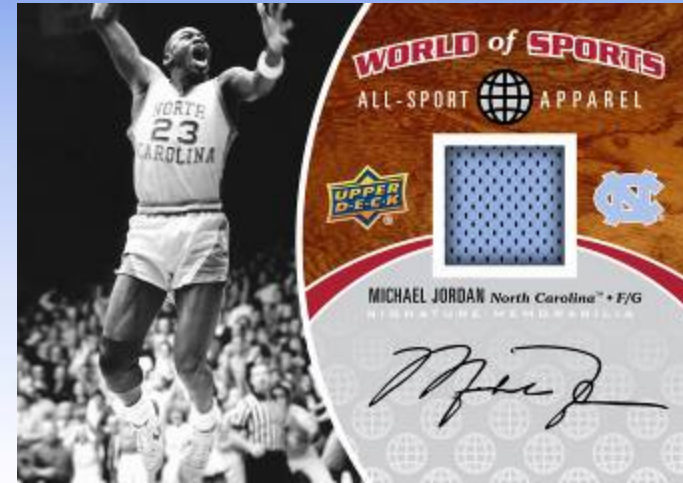

Upper Deck World of Sports

The debut of Upper Deck World of Sports sets the stage to deliver the greatest collection of sports stars the industry has ever seen all assembled in one product! Collect autographs and memorabilia from the games greatest stars and personalities in Baseball, Basketball, Hockey, Golf, Soccer, Lacrosse, MMA, Olympic Sports, Extreme Sports, and more!

- **Regular Set:**
 - Regular Cards (400)
- **Configuration:**
 - 6 cards per pack
 - 20 packs per box
- **Top Inserts:**
 - Athletes of the World Signatures
 - Sports Nation Dual, Triple and Quad Signatures
 - All Sport Apparel
 - Clear Competitors
- **Product Arrival Date:**
January 2011

Regular Card
Autograph Parallel

All Sport
Apparel
Autograph
Parallel

Upper Deck World of Sports

- Autographs from sports' biggest stars!

- Michael Jordan
- LeBron James
- Tiger Woods
- Amanda Beard
- Jose Canseco
- Sidney Crosby
- Wayne Gretzky
- Nancy Kerrigan
- Randy Couture
- Sasha Cohen
- And many more!

Regular Card
Autograph Parallel

Upper Deck World of Sports

- Memorabilia worn by the biggest names in sports!

- Tiger Woods
- Landon Donovan
- Magic Johnson
- Michael Jordan
- Matt Danowski
- Taylor Hall
- Heather Mitts
- Hope Solo
- LeBron James
- And many more!