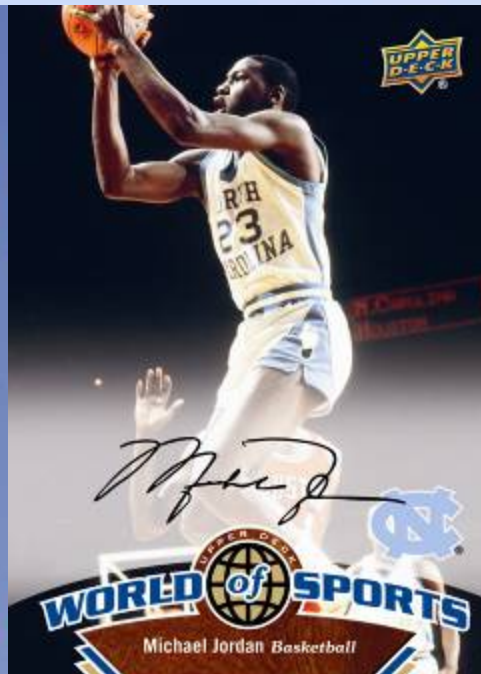

Upper Deck World of Sports

Big Time Legends!