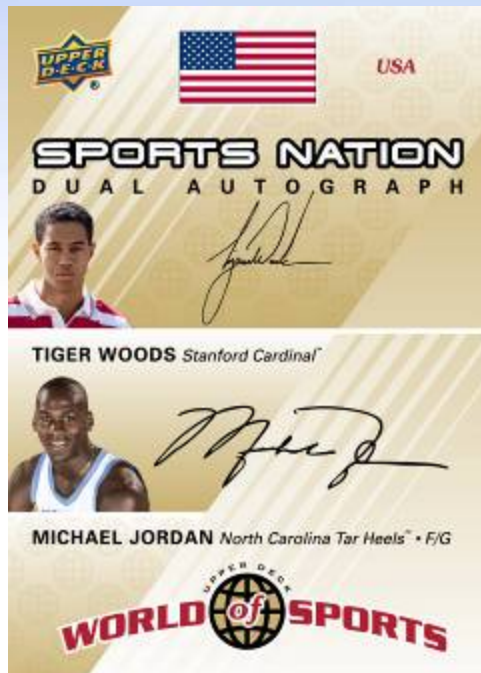

Upper Deck World of Sports

Big Time Hits!

Sports Nation Dual
Autographs