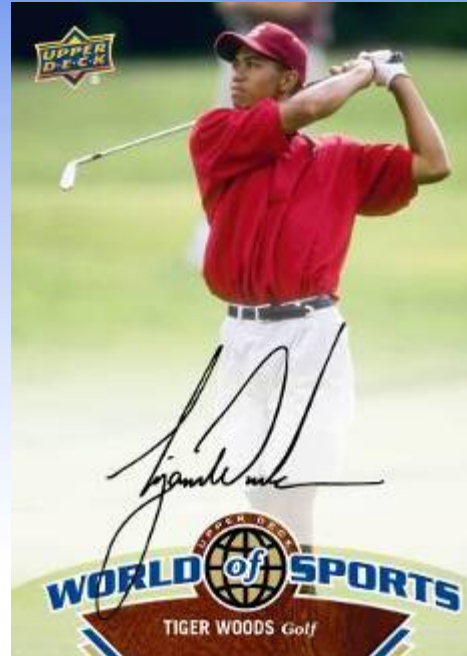

Upper Deck World of Sports

- **Break Summary:**
  (on average)
  - Get Two (2) Autographs in every box!
    - Including one (1) multi-signed card per case!
  - One (1) Memorabilia card per box!
    - Look for the autographed parallel
  - One (1) Clear Competitors PETG insert per box!

Regular Card
Autograph Parallel