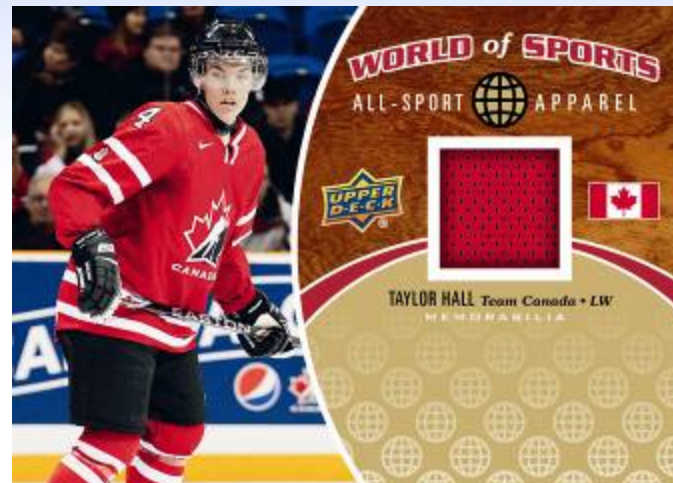

Upper Deck World of Sports

The debut of Upper Deck World of Sports sets the stage to deliver the greatest collection of sports stars the industry has ever seen all assembled in one product! Collect autographs and memorabilia from the games greatest stars and personalities in Baseball, Basketball, Hockey, Golf, Soccer, Lacrosse, MMA, Olympic Sports, Extreme Sports, and more!

- **Regular Set:**
 - Regular Cards (400)
- **Configuration:**
 - 6 cards per pack
 - 20 packs per box
- **Top Inserts:**
 - Athletes of the World Signatures
 - Sports Nation Dual, Triple and Quad Signatures
 - All Sport Apparel
 - Clear Competitors
- **Product Arrival Date:**
January 2011

Regular Card
Autograph Parallel

Upper Deck World of Sports

- Memorabilia worn by the biggest names in sports!

- Tiger Woods
- Landon Donovan
- Magic Johnson
- Michael Jordan
- Matt Danowski
- Taylor Hall
- Heather Mitts
- Hope Solo
- LeBron James
- And many more!

All Sport Apparel
Autograph Parallel

All-Sport Apparel

Upper Deck World of Sports

Big Time Legends!

Upper Deck World of Sports

Big Time Rookies!

Regular Card

All Sport Apparel