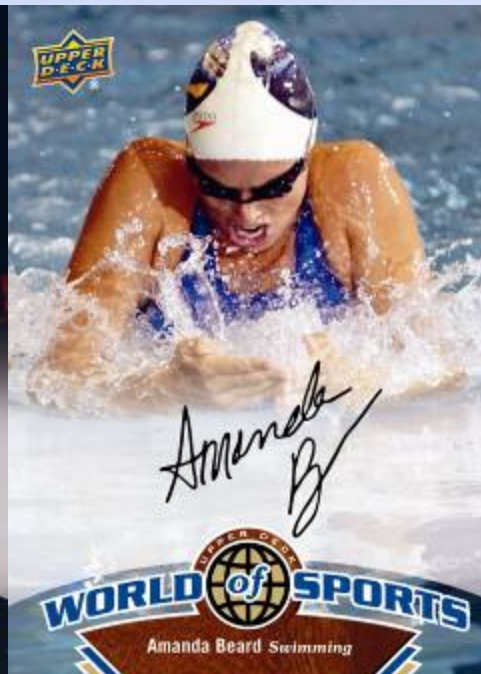

Upper Deck World of Sports

The debut of Upper Deck World of Sports sets the stage to deliver the greatest collection of sports stars the industry has ever seen all assembled in one product! Collect autographs and memorabilia from the games greatest stars and personalities in Baseball, Basketball, Hockey, Golf, Soccer, Lacrosse, MMA, Olympic Sports, Extreme Sports, and more!

- **Regular Set:**
 - Regular Cards (400)
- **Configuration:**
 - 6 cards per pack
 - 20 packs per box
- **Top Inserts:**
 - Athletes of the World Signatures
 - Sports Nation Dual, Triple and Quad Signatures
 - All Sport Apparel
 - Clear Competitors
- **Product Arrival Date:**
January 2011

Regular Card
Autograph Parallel

Upper Deck World of Sports

- Memorabilia worn by the biggest names in sports!

- Tiger Woods
- Landon Donovan
- Magic Johnson
- Michael Jordan
- Matt Danowski
- Taylor Hall
- Heather Mitts
- Hope Solo
- LeBron James
- And many more!

All Sport Apparel
Autograph Parallel

All-Sport Apparel

Upper Deck World of Sports

Big Time Legends!

Upper Deck World of Sports

Big Time Rookies!

Regular Card

All Sport Apparel