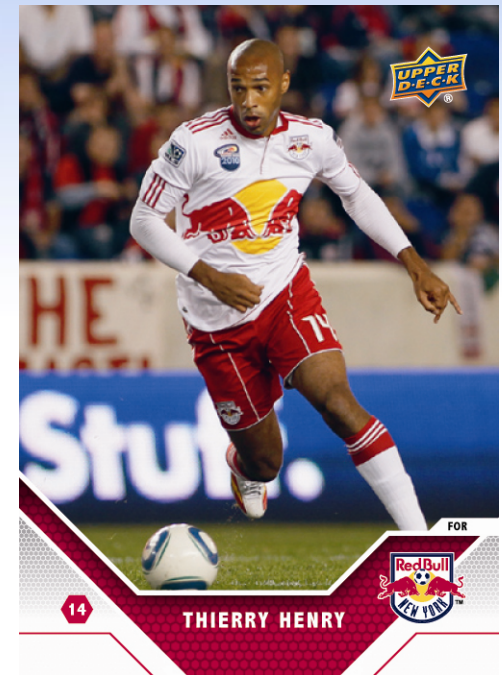

2011 Upper Deck Soccer

- Configuration:
 - 12 cards per pack
 - 20 packs per box
- Regular Set:
 - Regular Cards (175)
 - WPS Regular Cards (12)
 - WPS Super Draft (3)
 - MLS Super Draft(10)

Look for the first cards of Thierry Henry, Nery Castillo, Rafa Marquez and Juan Agudelo!

2011 UD Soccer Base Card

2011 Upper Deck Soccer

- **Break Summary:** (on average)
 - Five (5) Hits in every box!
Including:
 - At least one (1) autographed card!

Break Highlights:

- Super Draft Signatures (New)
- National Pride Memorabilia Cards
- Teammate Memorabilia Cards