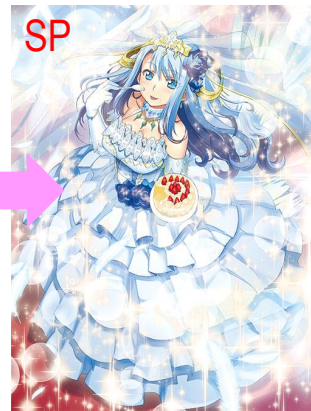

All SP cards feature
Wedding Dress

Also featuring SGR and Wedding SP cards!

In addition to the current GRs,
More GRs will be included!

Not only will GRs now be easier to obtain, the additional cards will be **SGR (Super GR) cards with special treatment!!**

The 1 GR, 5 RRR and 7 RR cards featuring idol outfits have parallel SP cards featuring a costume change to wedding dresses. There are also **Wedding SP cards** with an even more gorgeous holo foil on top of the SP cards!

※Specifications may be subject to change. Actual product may vary from the image shown.