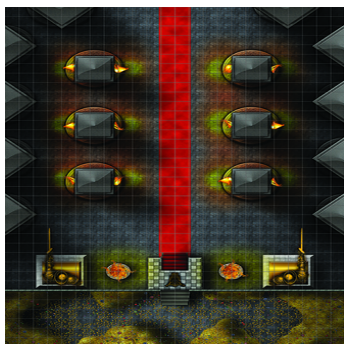

Made from flexible and durable neoprene, these Premium Maps measure 3' x 2' and offer a flat, no-fold surface with a non-slip backing to improve your gaming experience.

The maps feature either a Tavern or Throne Room area (each map sold separately), perfect for setting the mood of your next play session!

Expected Release	Nov 09, 2016	Orders Due	Jun 21, 2016
Master Carton	20 units	Inner Carton	0 units
Hang Tabs	Not Applicable	Case Size (in)	TBD
Case Wgt (lbs)	TBD	Origin	China

Sellable Unit WizKids Locations: RPG Premium Map – Tavern

Item #	UPC
72478	634482724781

[Click here for more images](#)

Sellable Unit WizKids Locations: RPG Premium Map – Throne Room

Item #	UPC	MSRP
72479	634482724798	24.99

[Click here for more images](#)