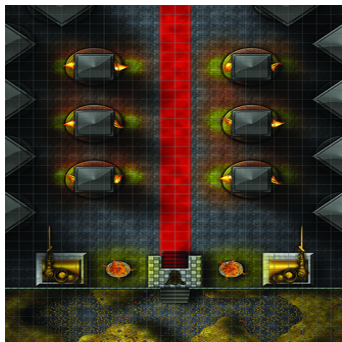

WizKids Locations: RPG Premium Maps

The Premium RPG Maps are a great way to enhance your Tabletop RPG gaming experience!

The Premium RPG Maps are a great way to enhance your Tabletop RPG adventures!

Made from flexible and durable neoprene, these Premium Maps measure 3' x 2' and offer a flat, no-fold surface with a non-slip backing to improve your gaming experience.

The maps feature either a Tavern or Throne Room area (each map sold separately), perfect for setting the mood of your next play session!

Expected Release	Nov 09, 2016	Orders Due	Jun 21, 2016
Master Carton	20 units	Inner Carton	0 units
Hang Tabs	Not Applicable	Case Size (in)	TBD
Case Wgt (lbs)	TBD	Origin	China

Sellable Unit		WizKids Locations: RPG Premium Map – Tavern
Item #	UPC	
72478	634482724781	

Click here for more images

Sellable Unit		WizKids Locations: RPG Premium Map – Throne Room
Item #	UPC	
72479	634482724798	