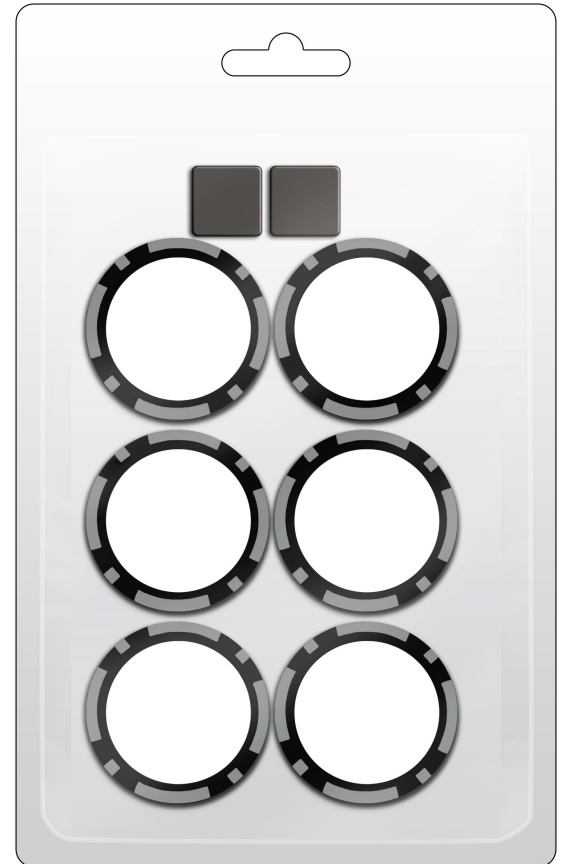

1+ hour

Ages 14+

2+ Players

Marvel HeroClix: Spider-Man Dice & Token Pack

The Marvel HeroClix: Spider-Man Dice & Token Pack contains 2 custom dice featuring a Spider-Man icon and 6 action tokens featuring the Wall Crawler himself!

The Marvel HeroClix: Spider-Man Dice & Token Pack is a great way to enhance your HeroClix experience!

Sellable Unit	Marvel HeroClix: Spider-Man Dice & Token Pack	Stock #	72418
UPC	634482724187		
Expected Release	Jul 2016	Orders Due	Apr 26, 2016
Master Carton Pack	24 units per master carton	Inner Carton Pack	0 units per inner carton
Has Hang Tab?	Yes	Case Size (inches)	22.24L x 14.17W x 13.39H
Case Gross Wgt (lbs)	12	Country of origin	China