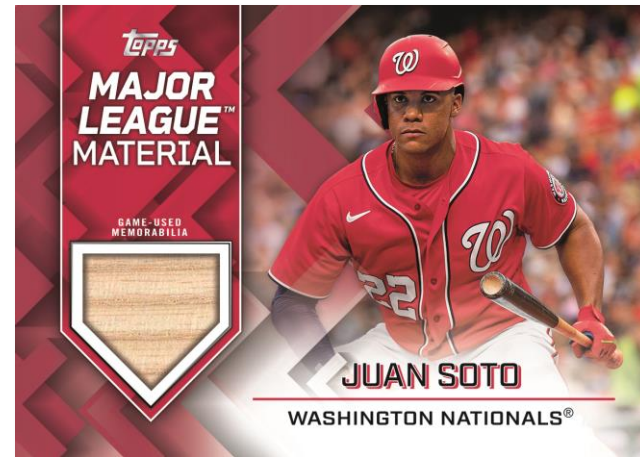

Major League™ Material Autograph Cards – sequentially numbered to 50 or less

- **Red Parallel** - #’d to 25 or less
- **Platinum Parallel** - #’d 1/1

Major League™ Material Relic – Red Parallel

Solicitation subject to change. Final odds/players subject to actual production runs.

® & © 2022 THE TOPPS COMPANY, INC. ALL RIGHTS RESERVED. TOPPS IS A REGISTERED TRADEMARK OF THE TOPPS COMPANY, INC. Major League Baseball trademarks and copyrights are used with permission of Major League Baseball. Visit MLB.com. OFFICIALLY LICENSED PRODUCT OF MLB. Officially Licensed Product of MLB Players, Inc. Visit MLBPLAYERS.COM, the Players Choice on the web. Topps does not, in any manner, make any representations as to whether its cards will attain any future value. NO PURCHASE NECESSARY. For a chance to get an autographed/relic insert card, see pack for details. Topps has authorized only the packaging and distribution of sequentially numbered cards stated on the card, but cannot guarantee that counterfeit or unauthorized cards will not exist. Although these players have agreed to provide these cards to Topps, we cannot guarantee that all autographs and/or relics will be received in time for inclusion in this product. In the event of unavailability, Topps reserves the right to substitute an alternative autograph and/or relic card.